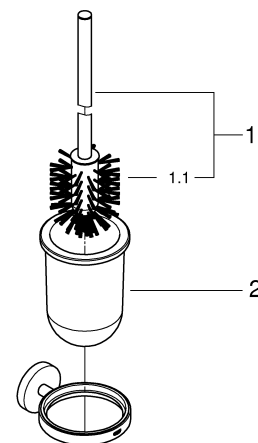

ESSENTIALS ACCESSORIES
TOILET BRUSH HOLDER SET
MODEL #40374001

Pure Freude
an Wasser

Product Specifications

Product Description:

Essentials

Toilet brush set
material: glass / metal
wall mounted
concealed fastening
GROHE StarLight® chrome finish

Installation instructions

Installation Instructions

When installing bathroom accessories please ensure all fixings are installed for maximum stability.

Care

For directions on the care of this fitting, please refer to the accompanying care instructions.

ESSENTIALS ACCESSORIES
TOILET BRUSH HOLDER SET
MODEL #40374001

Spare Parts

Pure Freude
an Wasser

Pos.-nr.	Product Description	Order-nr.	Units per package
1	Spare brush	40392000	1
2	Spare glass	40393000	1