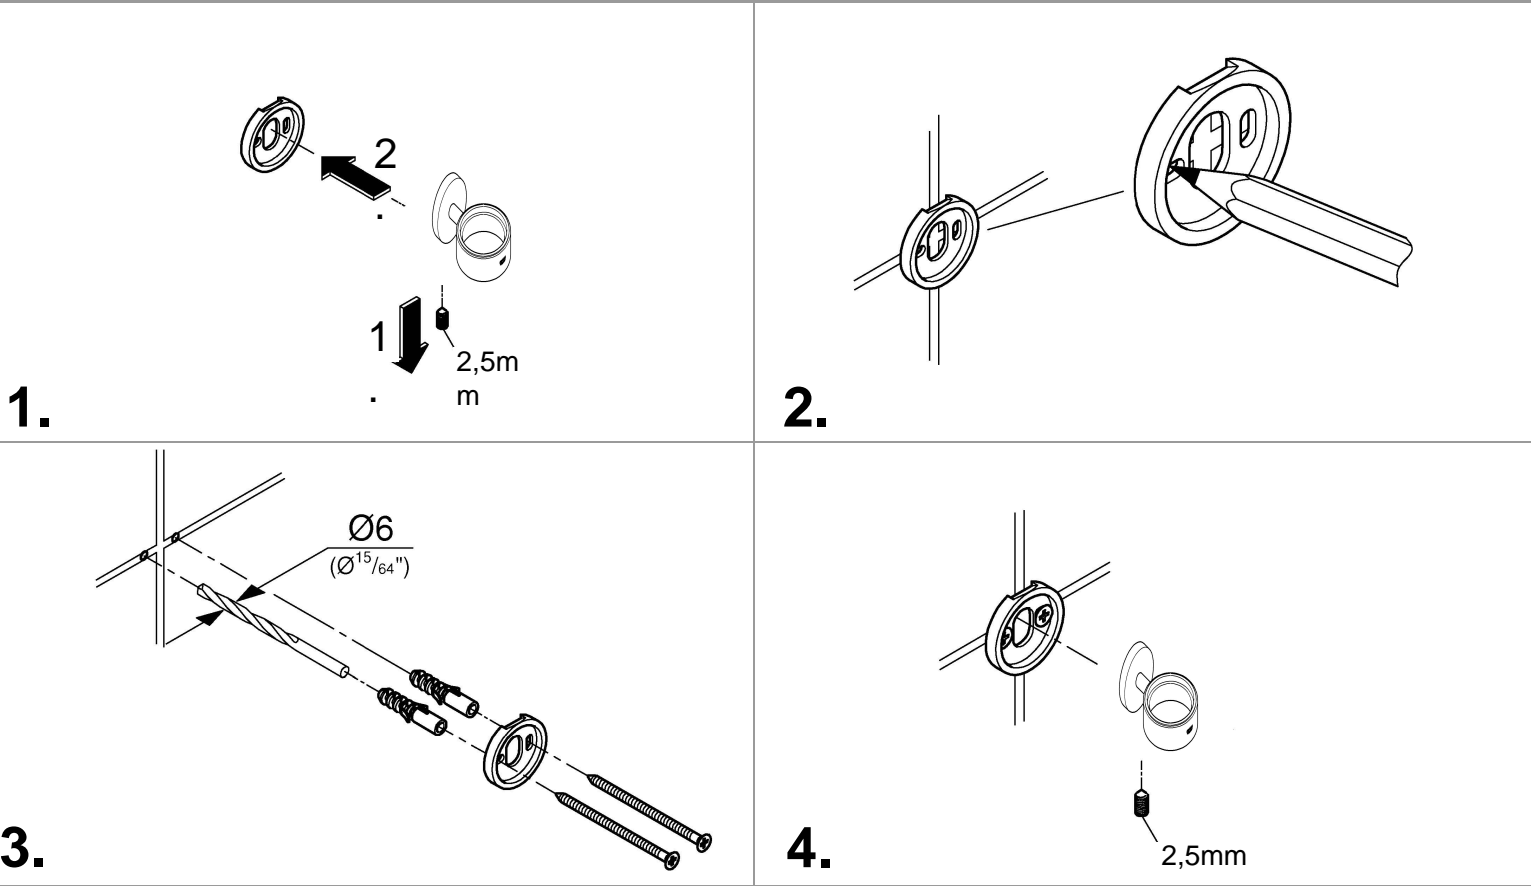

ESSENTIALS ACCESSORIES
TOILET BRUSH HOLDER SET
MODEL #40374001

Pure Freude
an Wasser

Product Specifications

Product Description:

Essentials

Toilet brush set
material: glass / metal
wall mounted
concealed fastening
GROHE StarLight® chrome finish

Installation instructions

Installation Instructions

When installing bathroom accessories please ensure all fixings are installed for maximum stability.

Care

For directions on the care of this fitting, please refer to the accompanying care instructions.