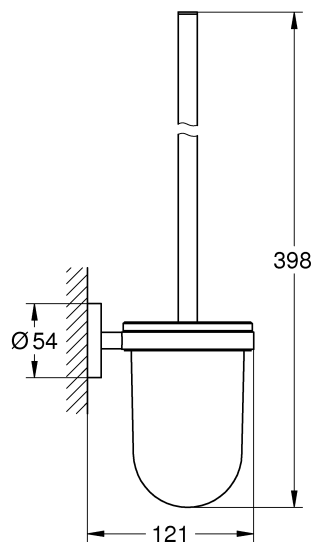

ESSENTIALS ACCESSORIES
TOILET BRUSH HOLDER SET
MODEL #40374001

Pure Freude
an Wasser

Product Specifications

Product Description:

Essentials

Toilet brush set
material: glass / metal
wall mounted
concealed fastening
GROHE StarLight® chrome finish