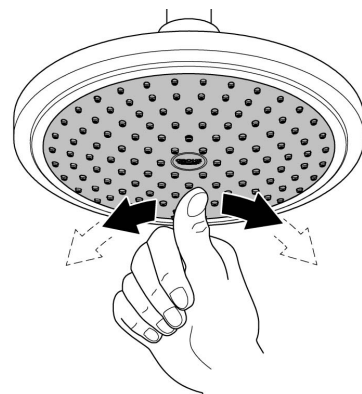

SpeedClean