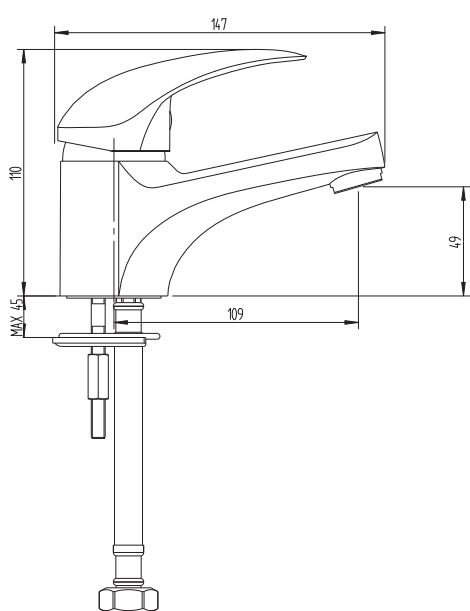

Posh

Posh Bristol MK2 Basin Mixers

Posh Bristol MK2 Basin Mixer

Posh Bristol MK2 Pressure Balancing Basin Mixer

Disclaimer: Products in this specification manual must by regulation be installed by licensed and registered trade people. The manufacturer/distributor reserves the right to vary specifications or delete models from their range without prior notification. Dimensions are nominal measurements only. Dimensions and set-outs listed are correct at time of publication however the manufacturer/distributor takes no responsibility for printing errors.

Published 01/10/2018

To see the complete Posh range go to www.reece.com.au/search

WaterMark
AS/NZS 3718
WM 022094

Posh Bristol MK2 Basin Mixers

Posh Bristol MK2 Swivel Basin Mixer

Posh Bristol MK2 Extended Lever Basin Mixer