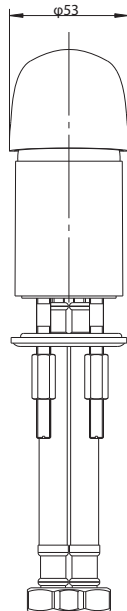

Posh

Posh Bristol MK2 Basin Mixers

Posh Bristol MK2 Basin Mixer

Posh Bristol MK2 Pressure Balancing Basin Mixer

Disclaimer: Products in this specification manual must by regulation be installed by licensed and registered trade people. The manufacturer/distributor reserves the right to vary specifications or delete models from their range without prior notification. Dimensions are nominal measurements only. Dimensions and set-outs listed are correct at time of publication however the manufacturer/distributor takes no responsibility for printing errors.

Published 01/10/2018

To see the complete Posh range go to www.reece.com.au/search

WaterMark
AS/NZS 3718
WM 022094

Posh Bristol MK2 Basin Mixers

Posh Bristol MK2 Swivel Basin Mixer

Posh Bristol MK2 Extended Lever Basin Mixer