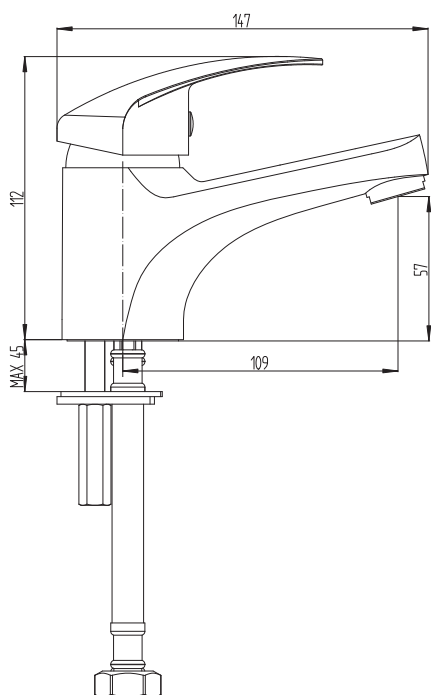

Posh

Posh Bristol MK2 Basin Mixers

Posh Bristol MK2 Basin Mixer

Posh Bristol MK2 Pressure Balancing Basin Mixer

Disclaimer: Products in this specification manual must by regulation be installed by licensed and registered trade people. The manufacturer/distributor reserves the right to vary specifications or delete models from their range without prior notification. Dimensions are nominal measurements only. Dimensions and set-outs listed are correct at time of publication however the manufacturer/distributor takes no responsibility for printing errors.

Published 01/10/2018

To see the complete Posh range go to www.reece.com.au/search

WaterMark
AS/NZS 3718
WM 022094

Posh Bristol MK2 Basin Mixers

Posh Bristol MK2 Swivel Basin Mixer

Posh Bristol MK2 Extended Lever Basin Mixer