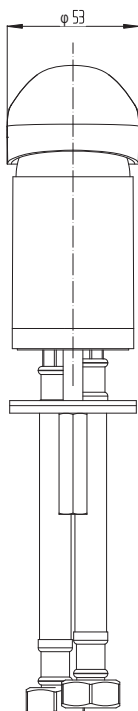

Posh

Posh Bristol MK2 Basin Mixers

Posh Bristol MK2 Basin Mixer

Posh Bristol MK2 Pressure Balancing Basin Mixer

Disclaimer: Products in this specification manual must by regulation be installed by licensed and registered trade people. The manufacturer/distributor reserves the right to vary specifications or delete models from their range without prior notification. Dimensions are nominal measurements only. Dimensions and set-outs listed are correct at time of publication however the manufacturer/distributor takes no responsibility for printing errors.

Published 01/10/2018

To see the complete Posh range go to www.reece.com.au/search

WaterMark
AS/NZS 3718
WM 022094

Posh Bristol MK2 Basin Mixers

Posh Bristol MK2 Swivel Basin Mixer

Posh Bristol MK2 Extended Lever Basin Mixer