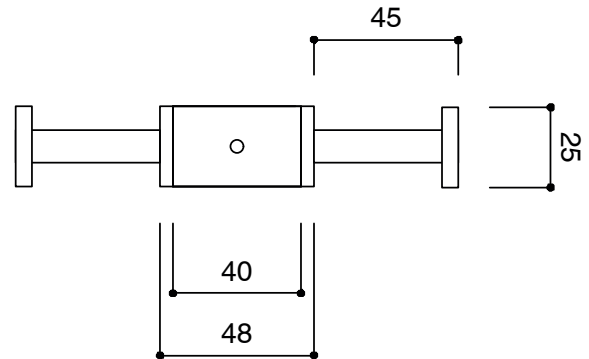

Milli Mood Edit Vertical Heated Towel Rail Robe Hook Brushed Brass Gold

2020245

SPECIFICATIONS

Recommended Use	Domestic, Hotel & Commercial
Colour	Brushed Brass Gold
Material	Copper Tube

WARRANTY

Warranty - Domestic Use	10 Years
Spare Parts & Labour	12 Months

Please refer to Warranty Page for full Terms and Conditions

TUBE HOOK TOP

TUBE HOOK FRONT

Dimensions are nominal measurements only.

CLEANING RECOMMENDATIONS:

We recommend the use of soapy water or approved cleaners. This product should not be cleaned with abrasive materials. Damage caused by any improper treatment is not covered by the product warranty. Refer to Warranty Conditions