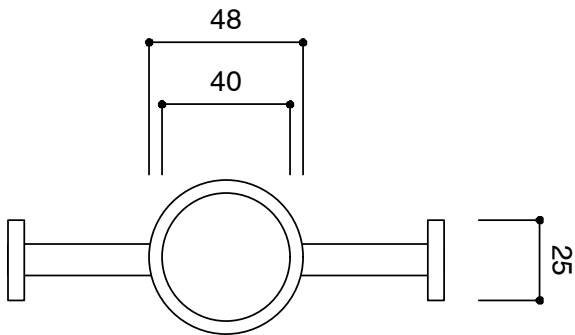

Milli Mood Edit Vertical Heated Towel Rail Robe Hook Brushed Brass Gold

2020245

SPECIFICATIONS

Recommended Use	Domestic, Hotel & Commercial
Colour	Brushed Brass Gold
Material	Copper Tube

WARRANTY

Warranty - Domestic Use	10 Years
Spare Parts & Labour	12 Months

Please refer to Warranty Page for full Terms and Conditions

TUBE HOOK TOP

TUBE HOOK FRONT

Dimensions are nominal measurements only.

CLEANING RECOMMENDATIONS:

We recommend the use of soapy water or approved cleaners. This product should not be cleaned with abrasive materials. Damage caused by any improper treatment is not covered by the product warranty. Refer to Warranty Conditions