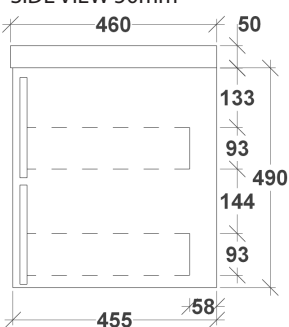

To see the complete Rifco range go to [www.reece.com.au/bathrooms](http://www.reece.com.au/bathrooms)

STANDARD SIZES	600	750	900	1200	1500 Single	1500 Double	1500 SHELF	1800 Single	1800 Double	1800 SHELF
Width (mm)	600	750	890	1200	1200	1500	1500	1800	1800	1800
Depth (mm)	455	455	455	455	455	455	455	455	455	455
Height (mm)	490	490	490	490	490	490	490	490	490	490
Number of Drawers	2	2	2	4	4	4	4	6	6	4
Basin configuration	Centre	Centre/ Offset	Centre/ Offset	Centre/ Offset	Centre/ Offset	Double	Single Offset/ Double	Centre/ Offset	Double	Single Offset/ Double

## ASPECT VANITY with Corian Top

FRONT VIEW 20mm

SIDE VIEW 20mm

Dimensions are nominal measurements only.

## ASPECT VANITY with Corian Top

FRONT VIEW 50mm

SIDE VIEW 50mm

Dimensions are nominal measurements only.