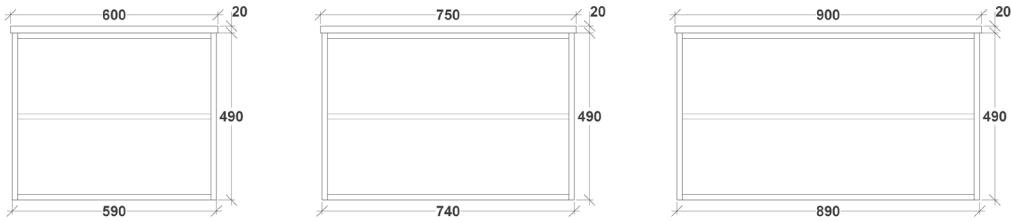

### SPECIFICATIONS

Recommended Use	Domestic, hotel and commercial.
Vanity Top Material	20mm or 50mm Corian Basin sold separately
Vanity Unit Material	Timber laminate, MDF MR E0 (Medium Density Fibreboard, Moisture Resistant, Rated Emission Level E0)(Internal)
Vanity Colour	White Satin polyurethane, Angora Oak, Tasmanian Oak, Rojo Walnut, Bottega Oak
Basin	Basin sold separately
Cabinet Interior	Matching to vanity exterior
Tap Hole availability	0, 1 or 3 Tap Holes (pending basin selection)
Opening	Push to open
Drawers	Full extension push to open, soft close drawers
Waste	Sold separately
Fixing	Bolted/screwed to the wall by a licensed tradesperson - fixing not included

To see the complete Rifco range go to [www.reece.com.au/bathrooms](http://www.reece.com.au/bathrooms)

STANDARD SIZES	600	750	900	1200	1500 Single	1500 Double	1500 SHELF	1800 Single	1800 Double	1800 SHELF
Width (mm)	600	750	890	1200	1200	1500	1500	1800	1800	1800
Depth (mm)	455	455	455	455	455	455	455	455	455	455
Height (mm)	490	490	490	490	490	490	490	490	490	490
Number of Drawers	2	2	2	4	4	4	4	6	6	4
Basin configuration	Centre	Centre/ Offset	Centre/ Offset	Centre/ Offset	Centre/ Offset	Double	Single Offset/ Double	Centre/ Offset	Double	Single Offset/ Double

## ASPECT VANITY with Corian Top

FRONT VIEW 20mm

SIDE VIEW 20mm

Dimensions are nominal measurements only.

## ASPECT VANITY with Corian Top

FRONT VIEW 50mm

SIDE VIEW 50mm

Dimensions are nominal measurements only.