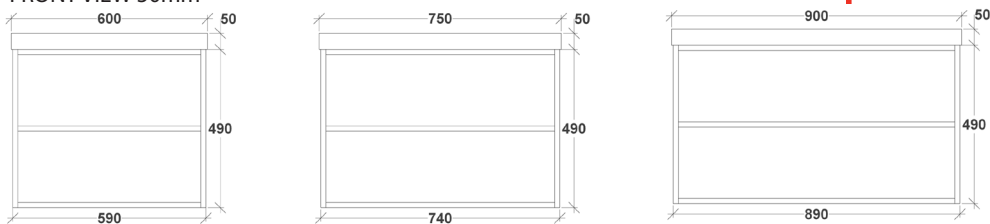

To see the complete Rifco range go to [www.reece.com.au/bathrooms](http://www.reece.com.au/bathrooms)

STANDARD SIZES	600	750	900	1200	1500 Single	1500 Double	1500 SHELF	1800 Single	1800 Double	1800 SHELF
Width (mm)	600	750	890	1200	1200	1500	1500	1800	1800	1800
Depth (mm)	455	455	455	455	455	455	455	455	455	455
Height (mm)	490	490	490	490	490	490	490	490	490	490
Number of Drawers	2	2	2	4	4	4	4	6	6	4
Basin configuration	Centre	Centre/ Offset	Centre/ Offset	Centre/ Offset	Centre/ Offset	Double	Single Offset/ Double	Centre/ Offset	Double	Single Offset/ Double

## ASPECT VANITY with Corian Top

FRONT VIEW 20mm

SIDE VIEW 20mm

Dimensions are nominal measurements only.

## ASPECT VANITY with Corian Top

FRONT VIEW 50mm

SIDE VIEW 50mm

Dimensions are nominal measurements only.