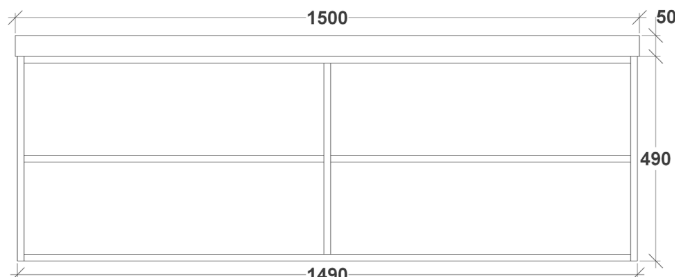

## ASPECT VANITY with Corian Top

FRONT VIEW 20mm

SIDE VIEW 20mm

Dimensions are nominal measurements only.

## ASPECT VANITY with Corian Top

FRONT VIEW 50mm

SIDE VIEW 50mm

Dimensions are nominal measurements only.