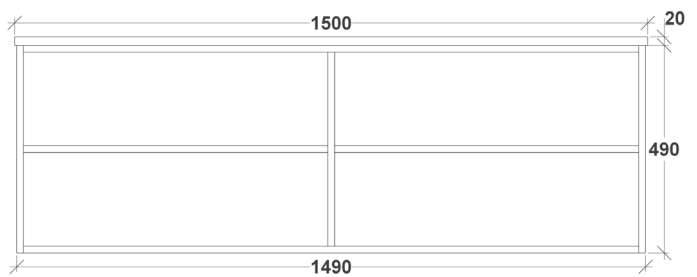

To see the complete Rifco range go to [www.reece.com.au/bathrooms](http://www.reece.com.au/bathrooms)

STANDARD SIZES	600	750	900	1200	1500 Single	1500 Double	1500 SHELF	1800 Single	1800 Double	1800 SHELF
Width (mm)	600	750	890	1200	1200	1500	1500	1800	1800	1800
Depth (mm)	455	455	455	455	455	455	455	455	455	455
Height (mm)	490	490	490	490	490	490	490	490	490	490
Number of Drawers	2	2	2	4	4	4	4	6	6	4
Basin configuration	Centre	Centre/ Offset	Centre/ Offset	Centre/ Offset	Centre/ Offset	Double	Single Offset/ Double	Centre/ Offset	Double	Single Offset/ Double

## ASPECT VANITY with Corian Top

FRONT VIEW 20mm

SIDE VIEW 20mm

Dimensions are nominal measurements only.

## ASPECT VANITY with Corian Top

FRONT VIEW 50mm

SIDE VIEW 50mm

Dimensions are nominal measurements only.