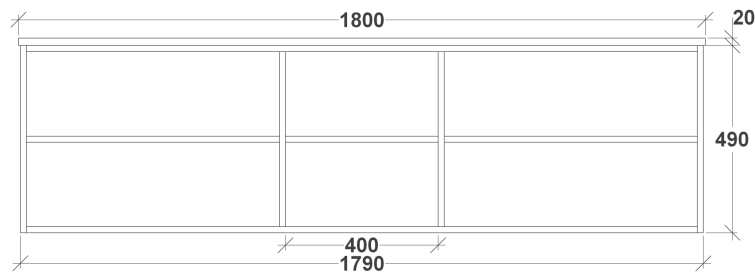

To see the complete Rifco range go to [www.reece.com.au/bathrooms](http://www.reece.com.au/bathrooms)

STANDARD SIZES	600	750	900	1200	1500 Single	1500 Double	1500 SHELF	1800 Single	1800 Double	1800 SHELF
Width (mm)	600	750	890	1200	1200	1500	1500	1800	1800	1800
Depth (mm)	455	455	455	455	455	455	455	455	455	455
Height (mm)	490	490	490	490	490	490	490	490	490	490
Number of Drawers	2	2	2	4	4	4	4	6	6	4
Basin configuration	Centre	Centre/ Offset	Centre/ Offset	Centre/ Offset	Centre/ Offset	Double	Single Offset/ Double	Centre/ Offset	Double	Single Offset/ Double

## ASPECT VANITY with Corian Top

FRONT VIEW 20mm

SIDE VIEW 20mm

Dimensions are nominal measurements only.

## ASPECT VANITY with Corian Top

FRONT VIEW 50mm

SIDE VIEW 50mm

Dimensions are nominal measurements only.