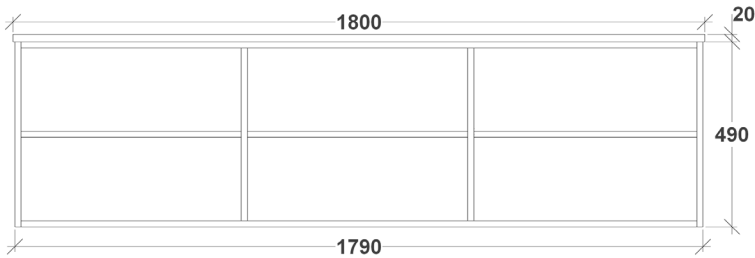

To see the complete Rifco range go to [www.reece.com.au/bathrooms](http://www.reece.com.au/bathrooms)

STANDARD SIZES	600	750	900	1200	1500 Single	1500 Double	1500 SHELF	1800 Single	1800 Double	1800 SHELF
Width (mm)	600	750	890	1200	1200	1500	1500	1800	1800	1800
Depth (mm)	455	455	455	455	455	455	455	455	455	455
Height (mm)	490	490	490	490	490	490	490	490	490	490
Number of Drawers	2	2	2	4	4	4	4	6	6	4
Basin configuration	Centre	Centre/ Offset	Centre/ Offset	Centre/ Offset	Centre/ Offset	Double	Single Offset/ Double	Centre/ Offset	Double	Single Offset/ Double

## ASPECT VANITY with Corian Top

FRONT VIEW 20mm

SIDE VIEW 20mm

Dimensions are nominal measurements only.

## ASPECT VANITY with Corian Top

FRONT VIEW 50mm

SIDE VIEW 50mm

Dimensions are nominal measurements only.