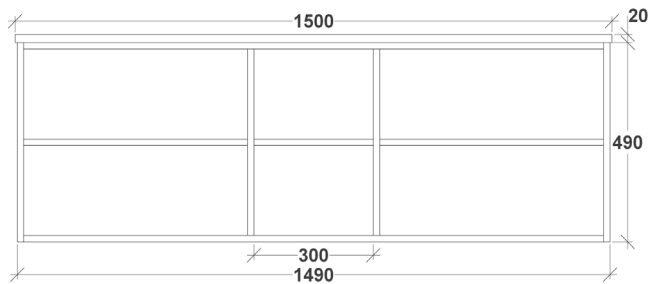

### SPECIFICATIONS

Recommended Use	Domestic, hotel and commercial.
Vanity Top Material	20mm or 50mm Corian Basin sold separately
Vanity Unit Material	Timber laminate, MDF MR E0 (Medium Density Fibreboard, Moisture Resistant, Rated Emission Level E0)(Internal)
Vanity Colour	White Satin polyurethane, Angora Oak, Tasmanian Oak, Rojo Walnut, Bottega Oak
Basin	Basin sold separately
Cabinet Interior	Matching to vanity exterior
Tap Hole availability	0, 1 or 3 Tap Holes (pending basin selection)
Opening	Push to open
Drawers	Full extension push to open, soft close drawers
Waste	Sold separately
Fixing	Bolted/screwed to the wall by a licensed tradesperson - fixing not included

To see the complete Rifco range go to [www.reece.com.au/bathrooms](http://www.reece.com.au/bathrooms)

STANDARD SIZES	600	750	900	1200	1500 Single	1500 Double	1500 SHELF	1800 Single	1800 Double	1800 SHELF
Width (mm)	600	750	890	1200	1200	1500	1500	1800	1800	1800
Depth (mm)	455	455	455	455	455	455	455	455	455	455
Height (mm)	490	490	490	490	490	490	490	490	490	490
Number of Drawers	2	2	2	4	4	4	4	6	6	4
Basin configuration	Centre	Centre/ Offset	Centre/ Offset	Centre/ Offset	Centre/ Offset	Double	Single Offset/ Double	Centre/ Offset	Double	Single Offset/ Double

## ASPECT VANITY with Corian Top

FRONT VIEW 20mm

SIDE VIEW 20mm

Dimensions are nominal measurements only.

## ASPECT VANITY with Corian Top

FRONT VIEW 50mm

SIDE VIEW 50mm

Dimensions are nominal measurements only.