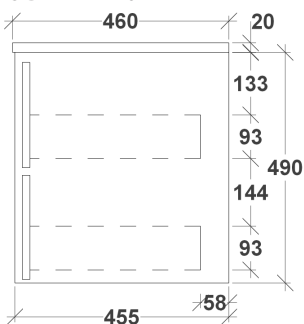

To see the complete Rifco range go to [www.reece.com.au/bathrooms](http://www.reece.com.au/bathrooms)

STANDARD SIZES	600	750	900	1200	1500 Single	1500 Double	1500 SHELF	1800 Single	1800 Double	1800 SHELF
Width (mm)	600	750	890	1200	1200	1500	1500	1800	1800	1800
Depth (mm)	455	455	455	455	455	455	455	455	455	455
Height (mm)	490	490	490	490	490	490	490	490	490	490
Number of Drawers	2	2	2	4	4	4	4	6	6	4
Basin configuration	Centre	Centre/ Offset	Centre/ Offset	Centre/ Offset	Centre/ Offset	Double	Single Offset/ Double	Centre/ Offset	Double	Single Offset/ Double

## ASPECT VANITY with Corian Top

FRONT VIEW 20mm

SIDE VIEW 20mm

Dimensions are nominal measurements only.

## ASPECT VANITY with Corian Top

FRONT VIEW 50mm

SIDE VIEW 50mm

Dimensions are nominal measurements only.