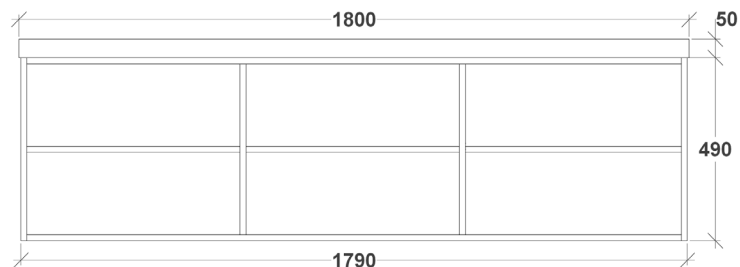

## ASPECT VANITY with Corian Top

FRONT VIEW 20mm

SIDE VIEW 20mm

Dimensions are nominal measurements only.

## ASPECT VANITY with Corian Top

FRONT VIEW 50mm

SIDE VIEW 50mm

Dimensions are nominal measurements only.