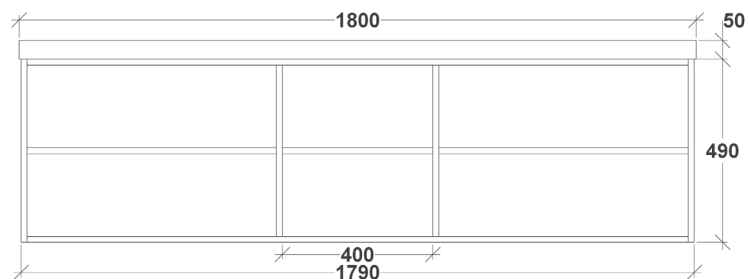

## ASPECT VANITY with Corian Top

FRONT VIEW 20mm

SIDE VIEW 20mm

Dimensions are nominal measurements only.

## ASPECT VANITY with Corian Top

FRONT VIEW 50mm

SIDE VIEW 50mm

Dimensions are nominal measurements only.