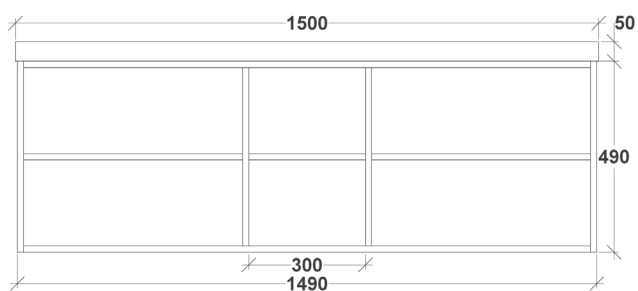

## ASPECT VANITY with Corian Top

FRONT VIEW 20mm

SIDE VIEW 20mm

Dimensions are nominal measurements only.

## ASPECT VANITY with Corian Top

FRONT VIEW 50mm

SIDE VIEW 50mm

Dimensions are nominal measurements only.