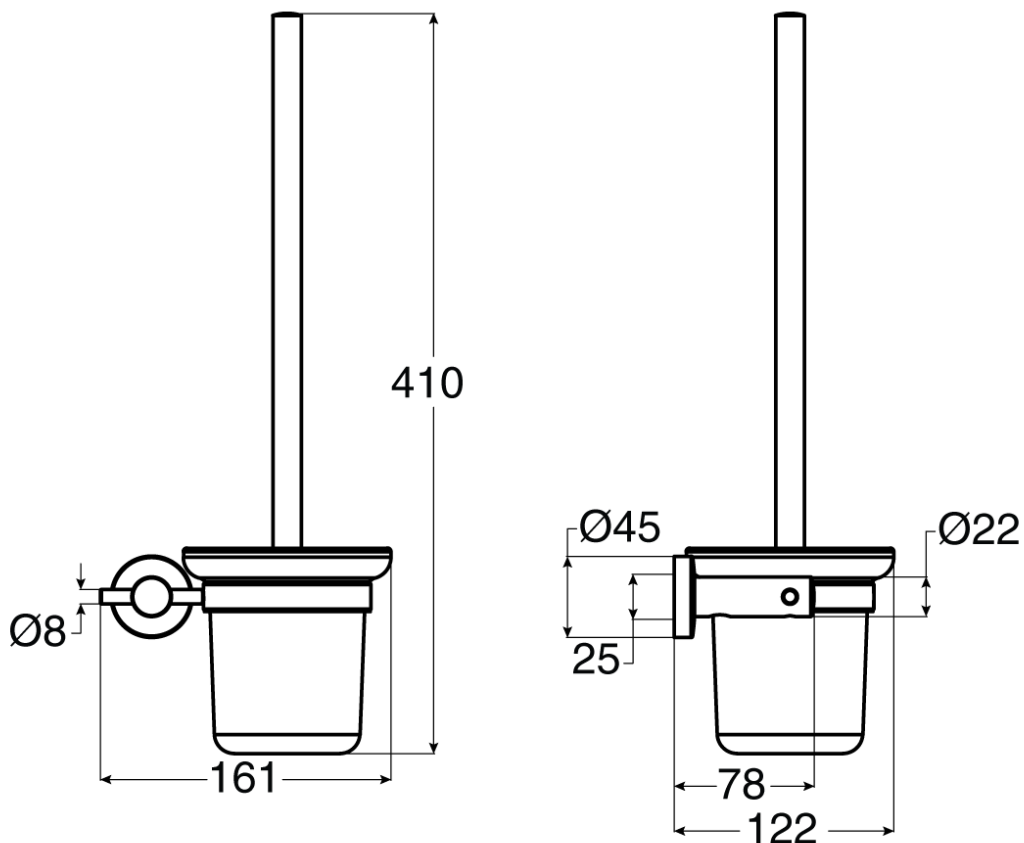

WARRANTY

Domestic Use Replacement Only	10 Years

Please refer to Warranty Page for full Terms and Conditions