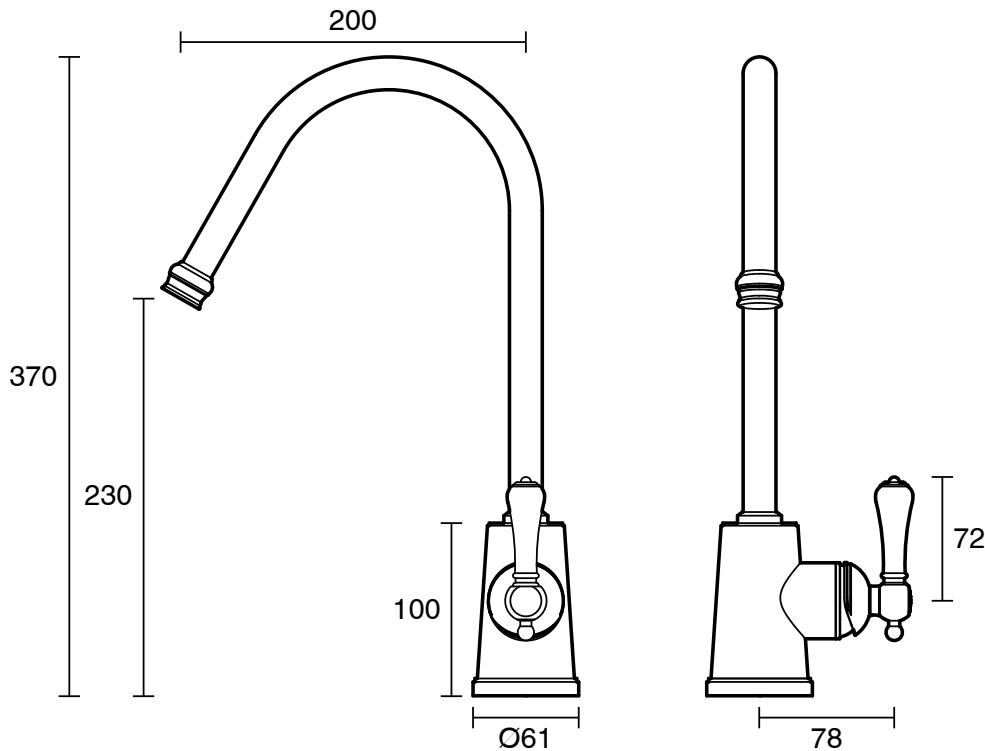

KADO

Kado Era Pull Out Sink Mixer Large Porcelain Handle Brushed Nickel (5 Star)

9512093

SPECIFICATIONS	
Recommended Use	Domestic, Hotel & Commercial
Colour	Brushed Nickel with Porcelain Handles
Finish	Brushed
Material	DR Brass
Recommended Pressure Range	150 - 500 kPa
Maximum Continuous Working Temperature	80 deg C
Suitable for Storage Tank Hot Water	Yes
Suitable for Continuous Flow Hot Water	Yes
Suitable for Gravity Feed Hot Water	No
WARRANTY	
Warranty - Domestic Use	10 Years
Spare Parts & Labour	12 Months
<i>Please refer to Warranty Page for full Terms and Conditions</i>	