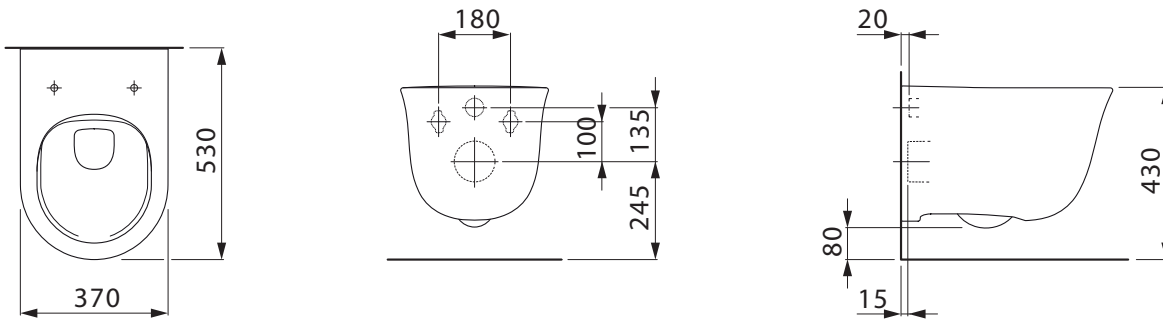

Laufen The New Classic Rimless Wall Hung Pan and Soft Close Quick Release Seat (4 Star)

1813057

SPECIFICATIONS

Recommended Use	Domestic, Hotel & Commercial
Pan Material	Vitreous China
Toilet Seat Material	Duroplast
Weight of Pan	23 kg
Toilet Seat	Soft Close Quick Release
Rim Configuration	Rimless
P Trap Setout	245 mm
Pan Fixing	To wall using solid or cavity wall brackets (not supplied)

WARRANTY

Warranty - Domestic Use	15 Years
Spare Parts & Labour	12 Months

Please refer to Warranty Page for full Terms and Conditions

Dimensions are nominal measurements only.

CLEANING RECOMMENDATIONS:

We recommend the use of soapy water or approved cleaners. This product should not be cleaned with abrasive materials. Damage caused by any improper treatment is not covered by the product warranty. Refer to Warranty Conditions

Disclaimer: Products in this specification manual must by regulation be installed by licensed and registered trade people. The manufacturer/distributor reserves the right to vary specifications or delete models from their range without prior notification. Dimensions are nominal measurements only. Dimensions and set-outs listed are correct at time of publication however the manufacturer/distributor takes no responsibility for printing errors.

Published 13/09/2020

To see the complete LAUFEN range go to www.reece.com.au/bathrooms