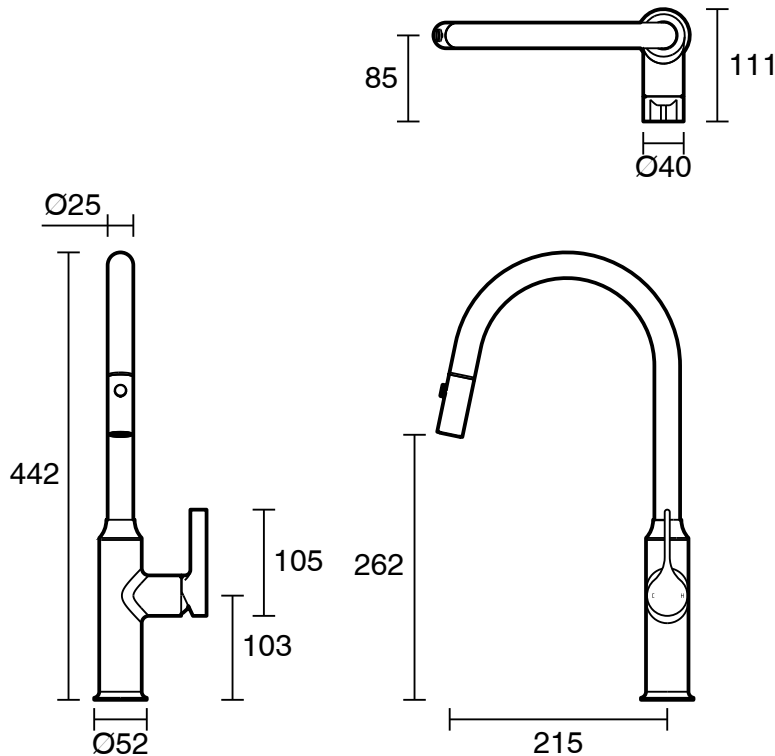

SUSSEX

Sussex Oria Sink Mixer Pull Out Spray Chrome (5 Star) Lead Free

30270

SPECIFICATIONS	
Recommended Use	Residential;Commercial
Colour Finish	Polished Chrome
Primary Material	Lead Free Brass
Recommended Pressure Range	150 - 500 kPa as per AS3500
Max Continuous Working Temperature (deg C)	65
Min Continuous Working Temperature (deg C)	1
WARRANTY	
Residential Use (Years)	40
Commercial Use (Years)	10
<i>Please refer to Sussex Warranty page for full Terms and Conditions</i>	

Disclaimer: Products in this specification manual must by regulation be installed by licensed and registered trade people. The manufacturer/distributor reserves the right to vary specifications or delete models from their range without prior notification. Dimensions are nominal measurements only. Dimensions and set-outs listed are correct at time of publication however the manufacturer/distributor takes no responsibility for printing errors.