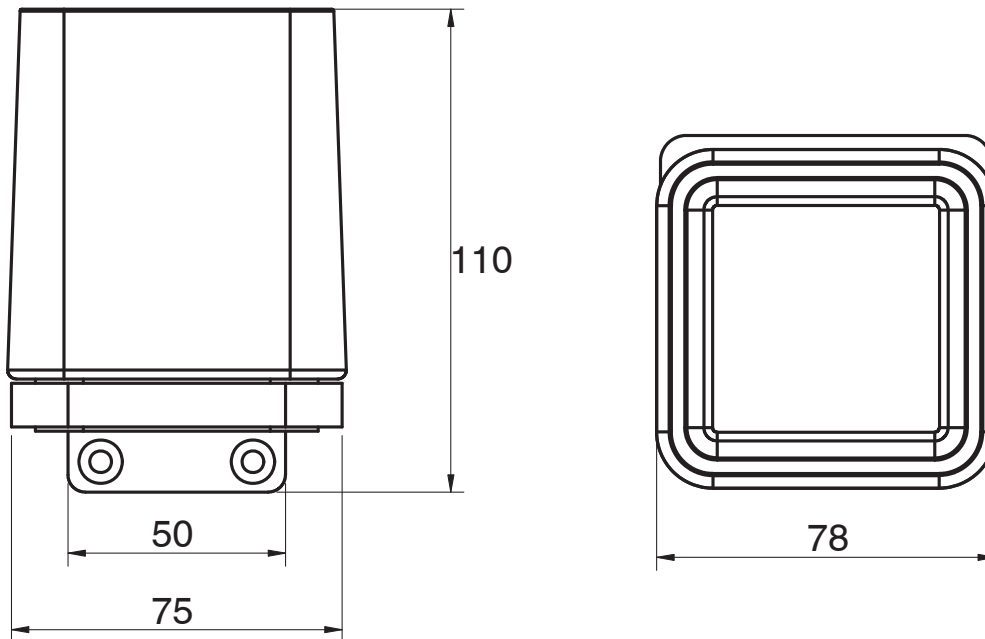

Milli Glance Wall Mount Tumbler Chrome

9504287

SPECIFICATIONS

Recommended Use	Domestic, Hotel & Commercial
Colour	Chrome / Glass

WARRANTY

Replacement Only - Domestic Use 15 Years

Please refer to Warranty Page for full Terms and Conditions