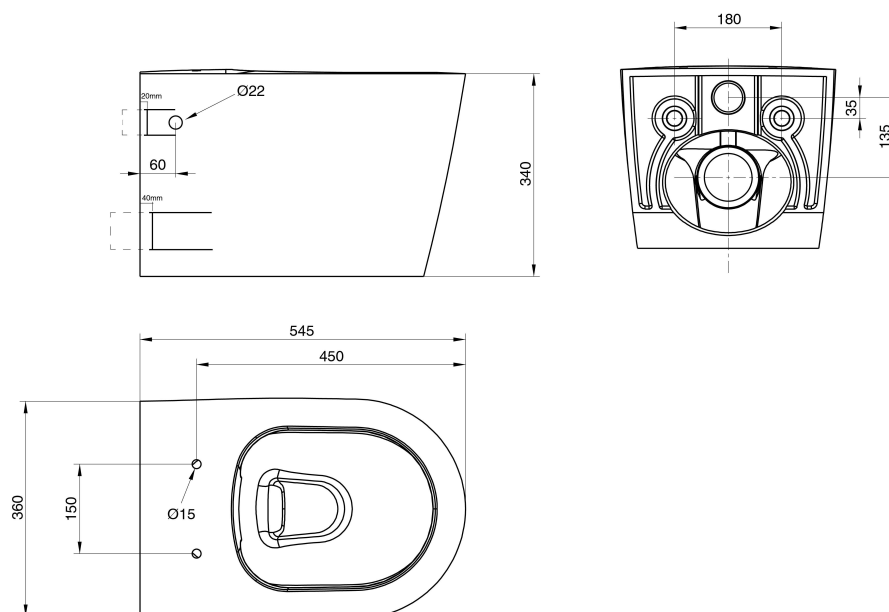

KADO

Kado Lux Rimless Wall Hung Pan with Soft Close Quick Release Seat White (4 Star)

Wall-Hung Pan Installation Instructions

NOTE: All measurements for roughing in should be taken from the finished wall/floor.

Important:

- Once inwall cistern and brackets have been installed as per manufacture's installation instructions, please implement the following steps to install pan.

Its important that the frame and bracket system sits flush against back of finished wall.

- **Note:** In all circumstances the wall onto which the pan is mounted shall be capable of supporting the pan and load without deflection

1. Cut flush pipe and outlet pipe to correct length
2. Ensure inlet and outlet pipe are securely fixed into place prior to installing pan (lubricate kee seal and outlet seal for easier installation)
3. Fit pan with wall hung fixing brackets supplied with pan, follow the instructions enclosed with brackets.

(Wall-hung Pan Fixing Bracket (IN-WALL))

1. Flush test for leaks
2. Joint seal pan to wall using silicone
3. Install soft closing toilet seat

- Any installation should be carried out by a qualified tradesman with knowledge of statutory plumbing requirements in your area.

Dimensions are nominal measurements only.

Plumbers, please ensure a copy of the installation instructions is left with the end user for future reference

Published 08/09/2021