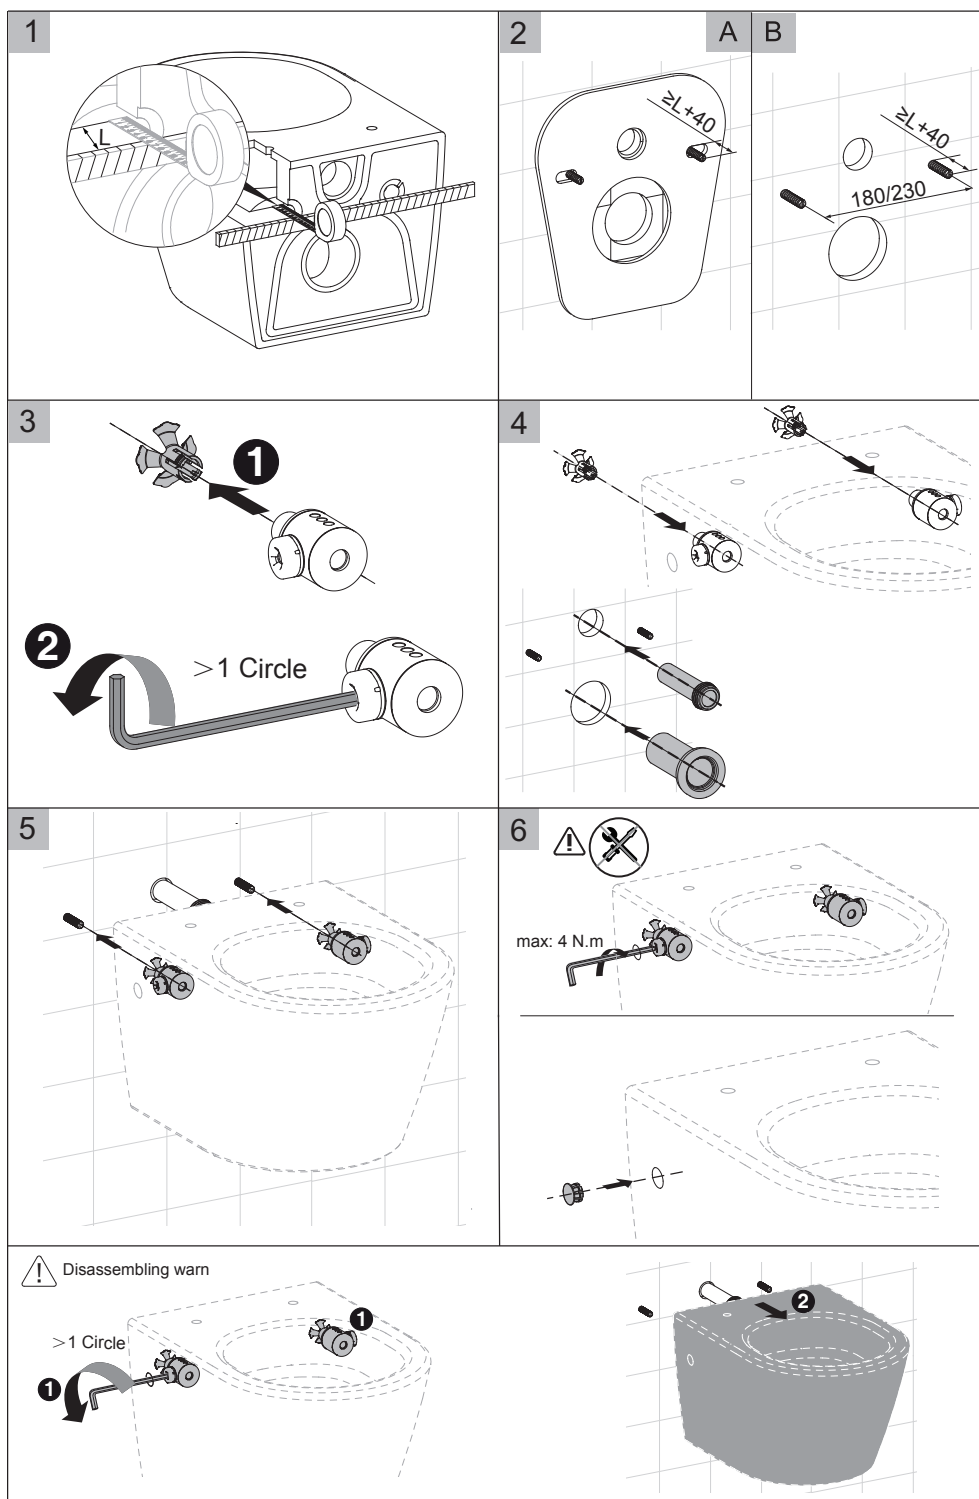

KADO

Kado Lux Rimless Wall Hung Pan with Soft Close Quick Release Seat White (4 Star)

Wall-Hung Pan Fixing Bracket (IN-WALL)

Dimensions are nominal measurements only.

Plumbers, please ensure a copy of the installation instructions is left with the end user for future reference

Published 08/09/2021