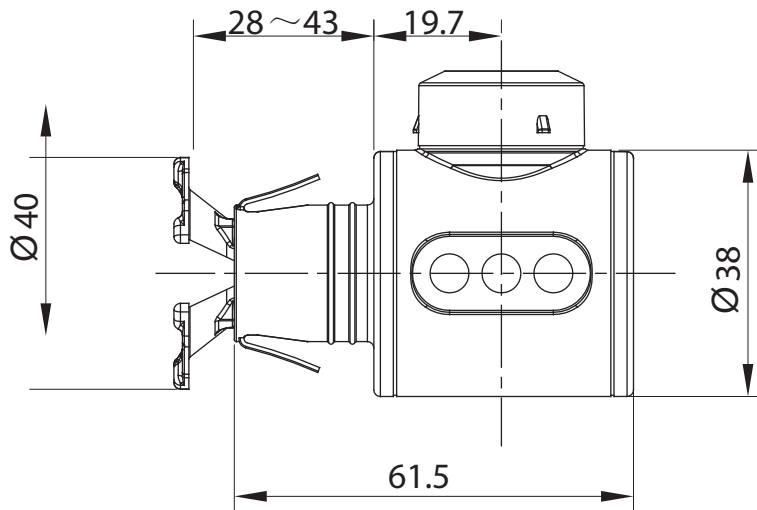

Dimensions are nominal measurements only.

**Plumbers, please ensure a copy of the installation instructions is left with the end user for future reference**

Published 08/09/2021

#### SPECIFICATIONS

Pan Thickness Installation Range	28-43mm (Standard) 19-34mm (Option)
Pan Installation Hole Diameter Range	Ø22-Ø28mm
Static Load Testing	400kg
Dynamic Lift Testing	Loading is 2500N