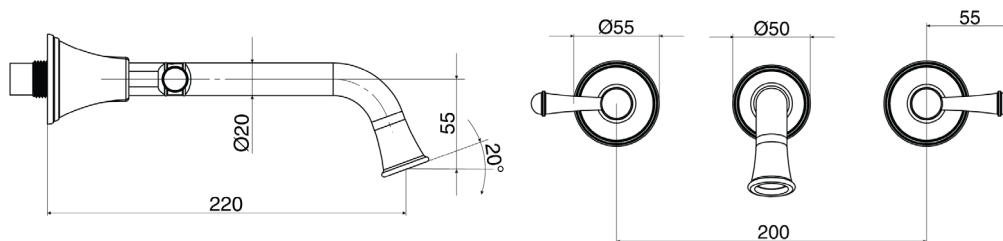

Posh Canterbury Wall Basin Set 220mm Lever Handles Matte Black (4 Star)

9509520

SPECIFICATIONS

Recommended Use	Domestic;Hotel;Commercial
Colour Finish	Matte Black
Primary Material	DR Brass
Recommended Pressure Range	150 - 500 kPa as per AS3500
Max Continuous Working Temperature (deg C)	80
Min Continuous Working Temperature (deg C)	5
Hot Water Unit Suitability	Storage Tank;Continuous Flow

WARRANTY

Warranty - Domestic Use (Years)	10
Spare Parts & Labour (Years)	1

Please refer to Warranty Page for full Terms and Conditions