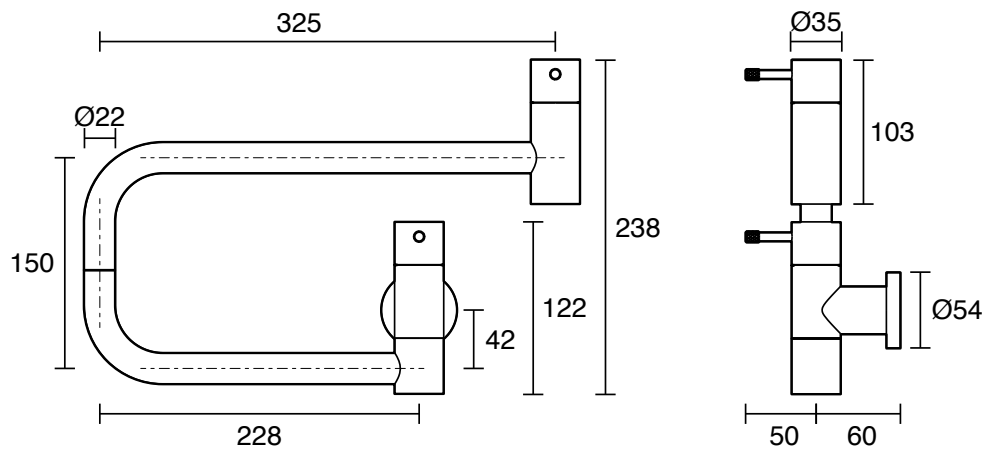

SUSSEX

Sussex Scala Nova Pot Filler PVD Brushed Gunmetal Lead Free

43659

SPECIFICATIONS	
Recommended Use	Residential;Commercial
Colour Finish	Brushed Gunmetal
Primary Material	Lead Free Brass
Recommended Pressure Range	150 - 500 kPa as per AS3500
Max Continuous Working Temperature (deg C)	65
Min Continuous Working Temperature (deg C)	1
WARRANTY	
Residential Use (Years)	40
Commercial Use (Years)	10
<i>Please refer to Sussex Warranty page for full Terms and Conditions</i>	

Disclaimer: Products in this specification manual must by regulation be installed by licensed and registered trade people. The manufacturer/distributor reserves the right to vary specifications or delete models from their range without prior notification. Dimensions are nominal measurements only. Dimensions and set-outs listed are correct at time of publication however the manufacturer/distributor takes no responsibility for printing errors.