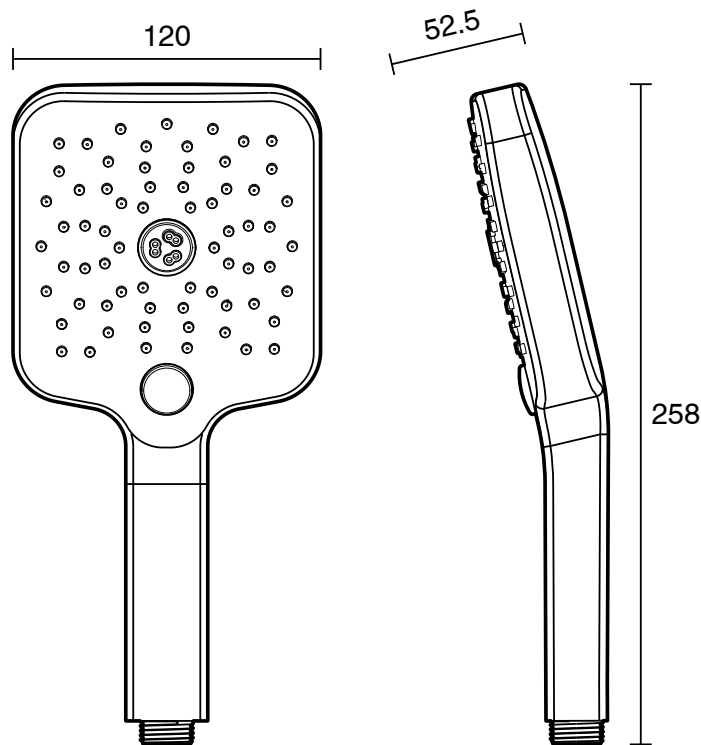

mizu

Mizu Soothe Handpiece Only 3F Matte Black (5 Star)

11917

SPECIFICATIONS	
Recommended Use	Domestic;Commercial;Hotel
Colour Finish	Matte Black
Max Continuous Working Pressure (kPa)	500
Max Continuous Working Temperature (deg C)	65
WARRANTY	
Warranty - Domestic Use (Years)	10
Spare Parts & Labour (Years)	1
<i>Please refer to Warranty Page for full Terms and Conditions</i>	