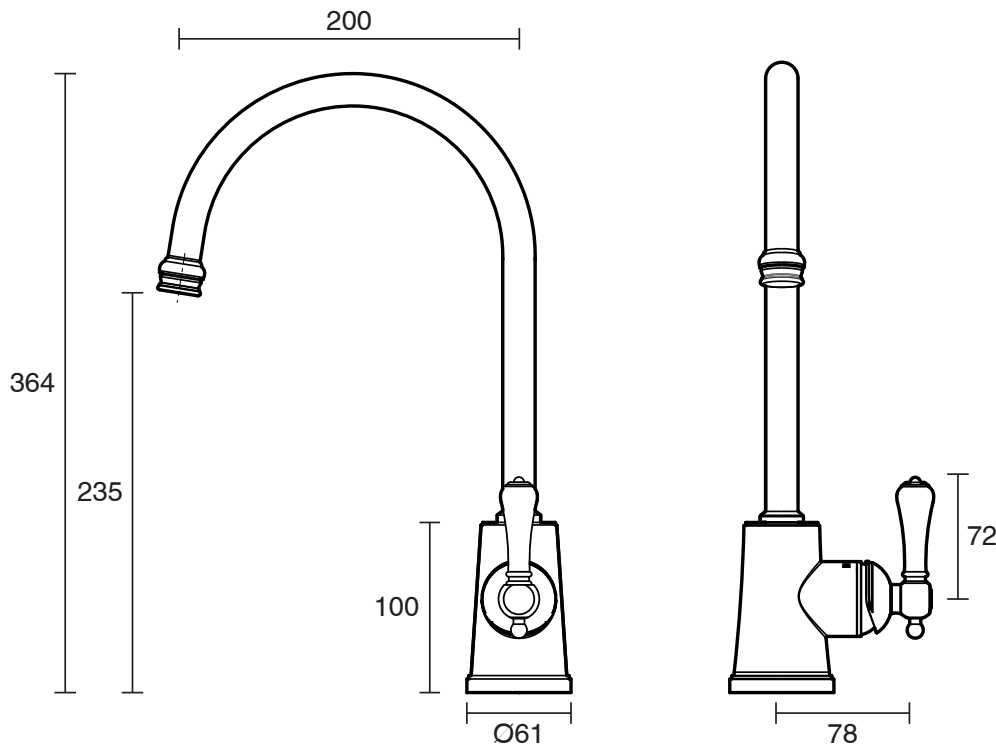

## Kado Era Sink Mixer Large Porcelain Handle Brass Gold (5 Star)

9507624

SPECIFICATIONS	
Recommended Use	Domestic, Hotel & Commercial
Colour	Brass Gold with Porcelain Handles
Finish	Polished
Material	DR Brass
Recommended Pressure Range	150 - 500 kPa
Maximum Continuous Working Temperature	80 deg C
Suitable for Storage Tank Hot Water	Yes
Suitable for Continuous Flow Hot Water	Yes
Suitable for Gravity Feed Hot Water	No
WARRANTY	
Warranty - Domestic Use	10 Years
Spare Parts & Labour	12 Months
<i>Please refer to Warranty Page for full Terms and Conditions</i>	

Dimensions are nominal measurements only.