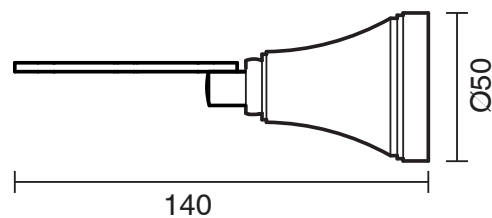

KADO

Kado Era Toothbrush Holder Chrome

9507734

SPECIFICATIONS

Recommended Use	Domestic, Hotel & Commercial
Colour	Chrome
Material	Zinc/Steel

WARRANTY

Replacement Only - Domestic Use	10 Years
Parts Replacement Only	12 Months

Please refer to Warranty Page for full Terms and Conditions

Dimensions are nominal measurements only.

CLEANING RECOMMENDATIONS:

We recommend the use of soapy water or approved cleaners. This product should not be cleaned with abrasive materials. Damage caused by any improper treatment is not covered by the product warranty. Refer to Warranty Conditions

Disclaimer: Products in this specification manual must by regulation be installed by licensed and registered trade people. The manufacturer/distributor reserves the right to vary specifications or delete models from their range without prior notification. Dimensions are nominal measurements only. Dimensions and set-outs listed are correct at time of publication however the manufacturer/distributor takes no responsibility for printing errors.

Published 12/10/2023

To see the complete Kado range go to www.reece.com.au