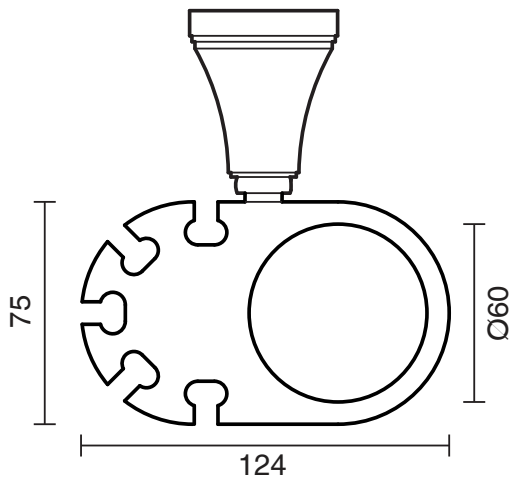

KADO

Kado Era Toothbrush Holder Chrome

9507734

SPECIFICATIONS

Recommended Use	Domestic, Hotel & Commercial
Colour	Chrome
Material	Zinc/Steel

WARRANTY

Replacement Only - Domestic Use	10 Years
Parts Replacement Only	12 Months

Please refer to Warranty Page for full Terms and Conditions

Dimensions are nominal measurements only.

CLEANING RECOMMENDATIONS:

We recommend the use of soapy water or approved cleaners. This product should not be cleaned with abrasive materials. Damage caused by any improper treatment is not covered by the product warranty. Refer to Warranty Conditions

Disclaimer: Products in this specification manual must by regulation be installed by licensed and registered trade people. The manufacturer/distributor reserves the right to vary specifications or delete models from their range without prior notification. Dimensions are nominal measurements only. Dimensions and set-outs listed are correct at time of publication however the manufacturer/distributor takes no responsibility for printing errors.

Published 12/10/2023

To see the complete Kado range go to www.reece.com.au