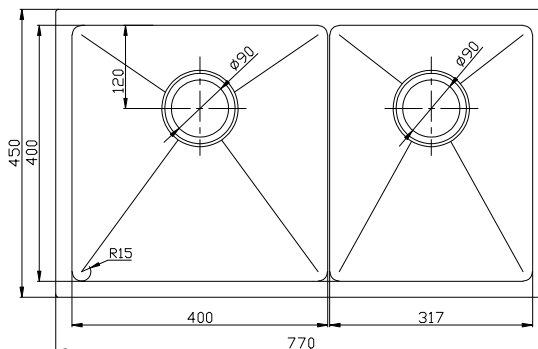

Dimensions are nominal measurements only.

CLEANING RECOMMENDATIONS:

We recommend the use of soapy water or approved cleaners. This product should not be cleaned with abrasive materials. Damage caused by any improper treatment is not covered by the product warranty. Refer to Warranty Conditions

Disclaimer: Products in this specification manual must by regulation be installed by licensed and registered trade people. The manufacturer/distributor reserves the right to vary specifications or delete models from their range without prior notification. Dimensions are nominal measurements only. Dimensions and set-outs listed are correct at time of publication however the manufacturer/distributor takes no responsibility for printing errors.

Published 07/06/2023

To see the complete Memo range go to
www.reece.com.au