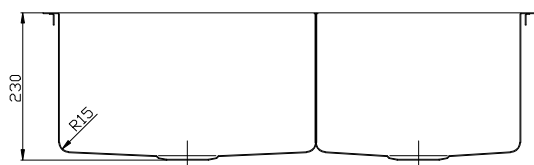

Dimensions are nominal measurements only.

CLEANING RECOMMENDATIONS:

We recommend the use of soapy water or approved cleaners. This product should not be cleaned with abrasive materials. Damage caused by any improper treatment is not covered by the product warranty. Refer to Warranty Conditions

Disclaimer: Products in this specification manual must by regulation be installed by licensed and registered trade people. The manufacturer/distributor reserves the right to vary specifications or delete models from their range without prior notification. Dimensions are nominal measurements only. Dimensions and set-outs listed are correct at time of publication however the manufacturer/distributor takes no responsibility for printing errors.

Published 07/06/2023

To see the complete Memo range go to
www.reece.com.au