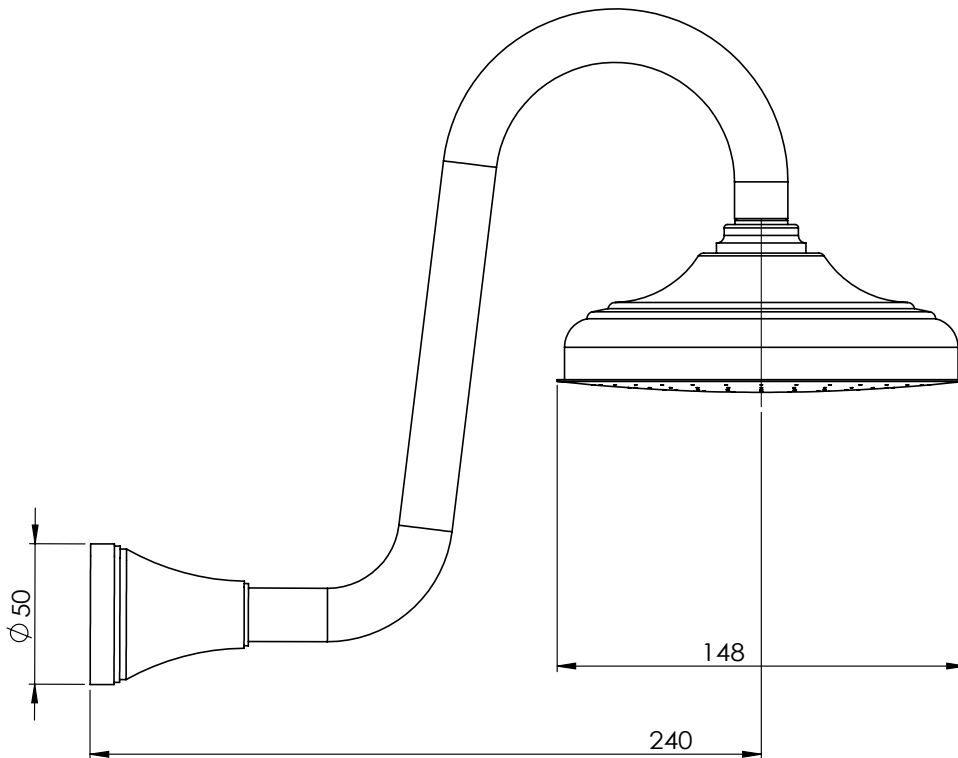

KADO

Kado Era Gooseneck Shower Arm & Rose 148mm Brushed Gold (3 Star)

4200401

SPECIFICATIONS

Recommended Use	Domestic, Hotel & Commercial
Colour	Brushed Gold
Finish	Brushed
Material	DR Brass
Recommended Pressure Range	150 - 500 kPa
Maximum Continuous Working Temperature	80 deg C
Suitable for Storage Tank Hot Water	Yes
Suitable for Continuous Flow Hot Water	Yes
Suitable for Gravity Feed Hot Water	No

WARRANTY

Warranty - Domestic Use	10 Years
Spare Parts & Labour	12 Months

Please refer to Warranty Page for full Terms and Conditions

Dimensions are nominal measurements only.

CLEANING RECOMMENDATIONS:

We recommend the use of soapy water or approved cleaners. This product should not be cleaned with abrasive materials. Damage caused by any improper treatment is not covered by the product warranty. Refer to Warranty Conditions

Disclaimer: Products in this specification manual must by regulation be installed by licensed and registered trade people. The manufacturer/distributor reserves the right to vary specifications or delete models from their range without prior notification. Dimensions are nominal measurements only. Dimensions and set-outs listed are correct at time of publication however the manufacturer/distributor takes no responsibility for printing errors.

Published 10/11/2022

To see the complete Kado range go to www.reece.com.au