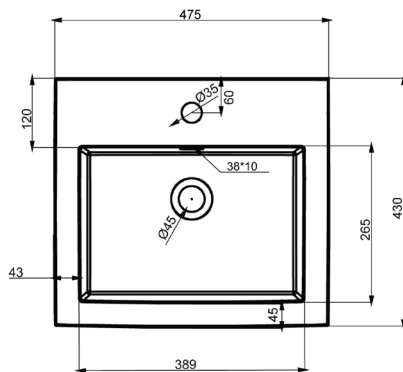

KADO

Kado Lux Semi Inset Basin 1 Taphole with Overflow White

9507797

SPECIFICATIONS

Recommended Use	Domestic, Hotel & Commercial
Material	Fine Fire Clay Ceramic
Basin Colour	White
Bowl Capacity	7 ltr
Weight	11 kg
Fixing	Sealed to countertop with sanitary grade silicone
Taphole Configuration	1 Taphole
Overflow Configuration	Integrated Overflow
Plug & Waste Size	32mm x 40mm
Plug & Waste	Sold Separately
Tapware	Sold Separately

WARRANTY

Warranty - Domestic Use	10 Years
Spare Parts & Labour	12 Months

Please refer to Warranty Page for full Terms and Conditions

Dimensions are nominal measurements only.

CLEANING RECOMMENDATIONS:

We recommend the use of soapy water or approved cleaners. This product should not be cleaned with abrasive materials. Damage caused by any improper treatment is not covered by the product warranty. Refer to Warranty Conditions

Disclaimer: Products in this specification manual must by regulation be installed by licensed and registered trade people. The manufacturer/distributor reserves the right to vary specifications or delete models from their range without prior notification. Dimensions are nominal measurements only. Dimensions and set-outs listed are correct at time of publication however the manufacturer/distributor takes no responsibility for printing errors.

Published 05/07/2021

To see the complete Kado range go to www.reece.com.au