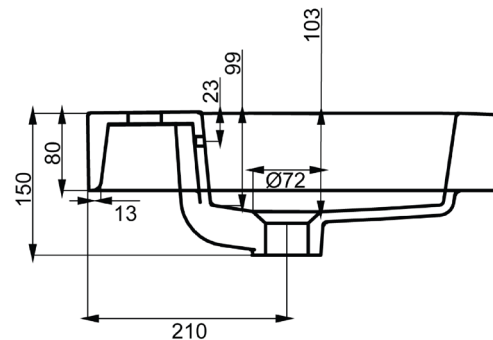

KADO

Kado Lux Semi Inset Basin 1 Taphole with Overflow White

9507797

SPECIFICATIONS

Recommended Use	Domestic, Hotel & Commercial
Material	Fine Fire Clay Ceramic
Basin Colour	White
Bowl Capacity	7 ltr
Weight	11 kg
Fixing	Sealed to countertop with sanitary grade silicone
Taphole Configuration	1 Taphole
Overflow Configuration	Integrated Overflow
Plug & Waste Size	32mm x 40mm
Plug & Waste	Sold Separately
Tapware	Sold Separately

WARRANTY

Warranty - Domestic Use	10 Years
Spare Parts & Labour	12 Months

Please refer to Warranty Page for full Terms and Conditions

Dimensions are nominal measurements only.

CLEANING RECOMMENDATIONS:

We recommend the use of soapy water or approved cleaners. This product should not be cleaned with abrasive materials. Damage caused by any improper treatment is not covered by the product warranty. Refer to Warranty Conditions

Disclaimer: Products in this specification manual must by regulation be installed by licensed and registered trade people. The manufacturer/distributor reserves the right to vary specifications or delete models from their range without prior notification. Dimensions are nominal measurements only. Dimensions and set-outs listed are correct at time of publication however the manufacturer/distributor takes no responsibility for printing errors.

Published 05/07/2021

To see the complete Kado range go to www.reece.com.au