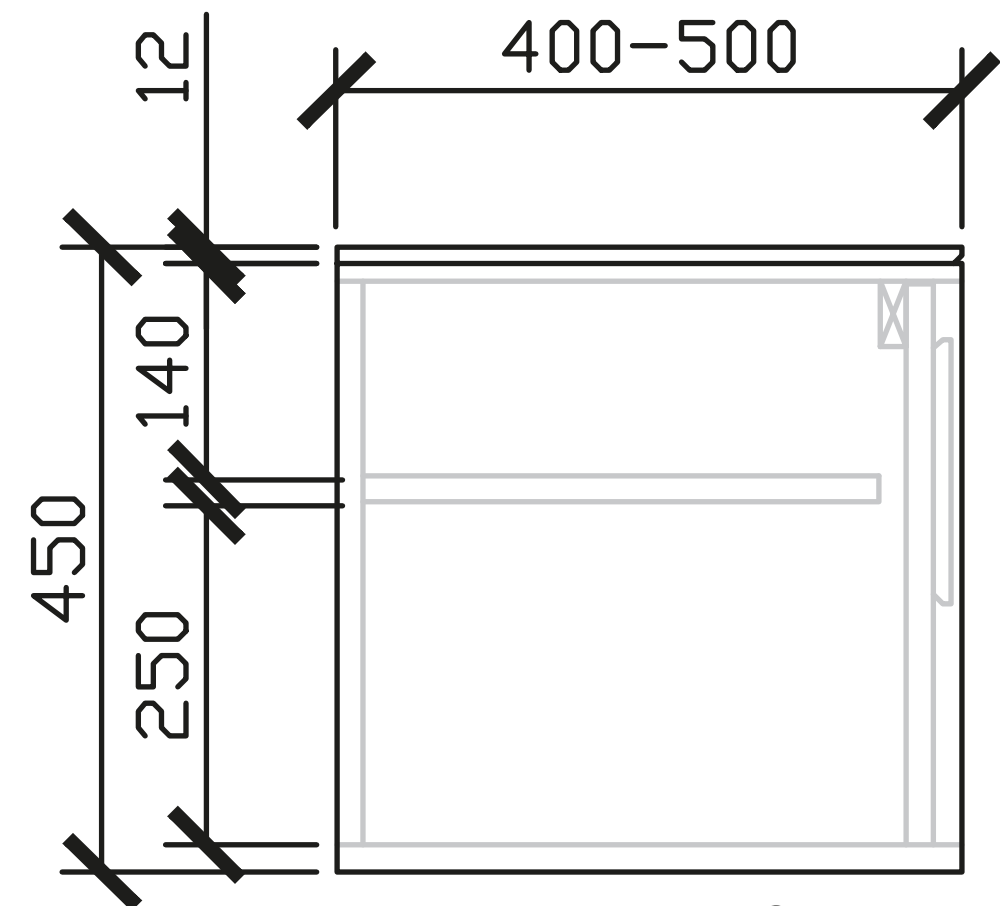

1301-1600W x 400-500D x 450H

INTERNAL VIEW for all size

SIDE VIEW for all sizes