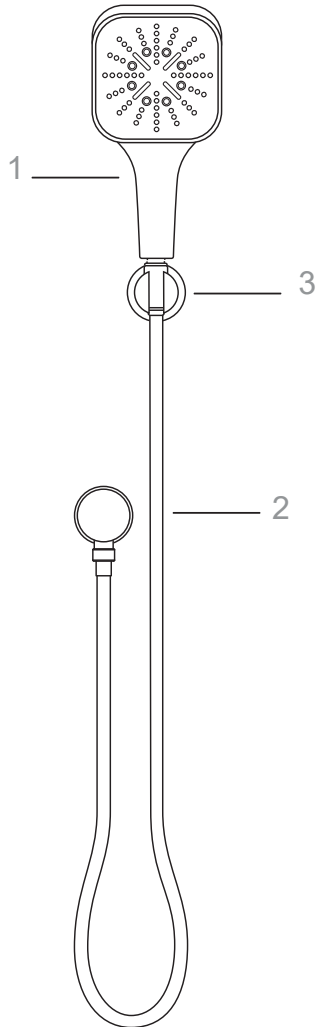

RAINSHOWER SMARTACTIVE

130MM 3 FUNCTION HAND SHOWER MODEL #4303000

Product Specifications

Pure Freude
an Wasser

GROHE

Product Description:

Rainshower Smartactiv hand shower kit

- Colour: Chrome
- Spray plate chrome
- GROHE Rain including DripStop, Jet including DripStop, ActiveMassage
- GROHE Water Saving 7.5 l/min flow limiter
- GROHE DreamSpray perfect spray pattern
- GROHE SmartTip showering spray selection via push of a ring
- GROHE Long-Life finish
- SpeedClean anti-lime system
- Inner WaterGuide for a longer life
- Universal mounting system, fitting all standard shower hoses
- Suitable for instantaneous heater

Suitable for High Pressure applications 150kPa – 500kPa

Care must be taken by the installing tradesperson to ensure connecting threads do not damage the flow controller when installing this product.

The installation tradesperson must ensure they install this product in accordance with AS/NZS 3500 and all other relating AS/NZS regulations that apply to the installation of this product.

RAINSHOWER SMARTACTIVE
130MM 3 FUNCTION HAND SHOWER
MODEL # 4303000

Pure Freude
an Wasser

Spare Parts

Pos.-nr.	Product Description	Order-nr.	Units per package
1	Hand piece	26852000	1
2	Hose	28362000	1
3	Wall Bracket	27074000	1