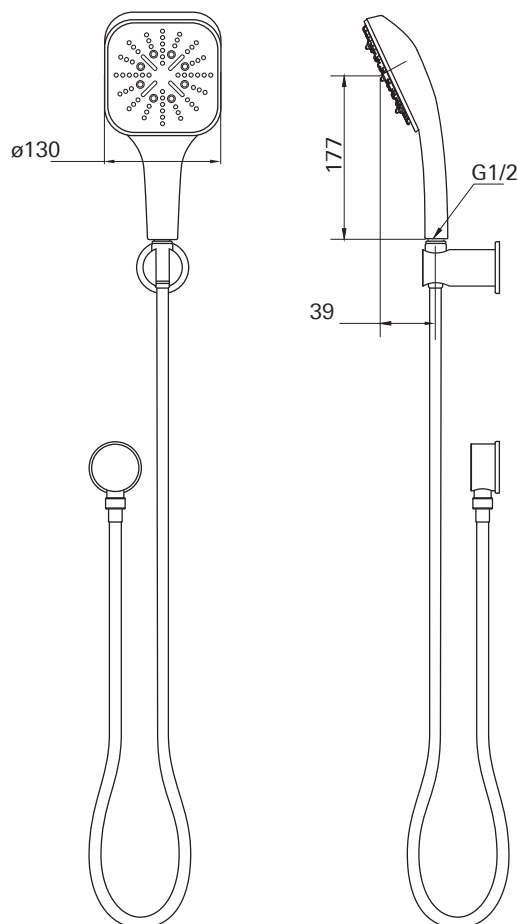

RAINSHOWER SMARTACTIVE

130MM 3 FUNCTION HAND SHOWER MODEL #4303000

Product Specifications

Pure Freude
an Wasser

GROHE

Product Description:

Rainshower Smartactiv hand shower kit

- Colour: Chrome
- Spray plate chrome
- GROHE Rain including DripStop, Jet including DripStop, ActiveMassage
- GROHE Water Saving 7.5 l/min flow limiter
- GROHE DreamSpray perfect spray pattern
- GROHE SmartTip showering spray selection via push of a ring
- GROHE Long-Life finish
- SpeedClean anti-lime system
- Inner WaterGuide for a longer life
- Universal mounting system, fitting all standard shower hoses
- Suitable for instantaneous heater

Suitable for High Pressure applications 150kPa – 500kPa

Care must be taken by the installing tradesperson to ensure connecting threads do not damage the flow controller when installing this product.

The installation tradesperson must ensure they install this product in accordance with AS/NZS 3500 and all other relating AS/NZS regulations that apply to the installation of this product.