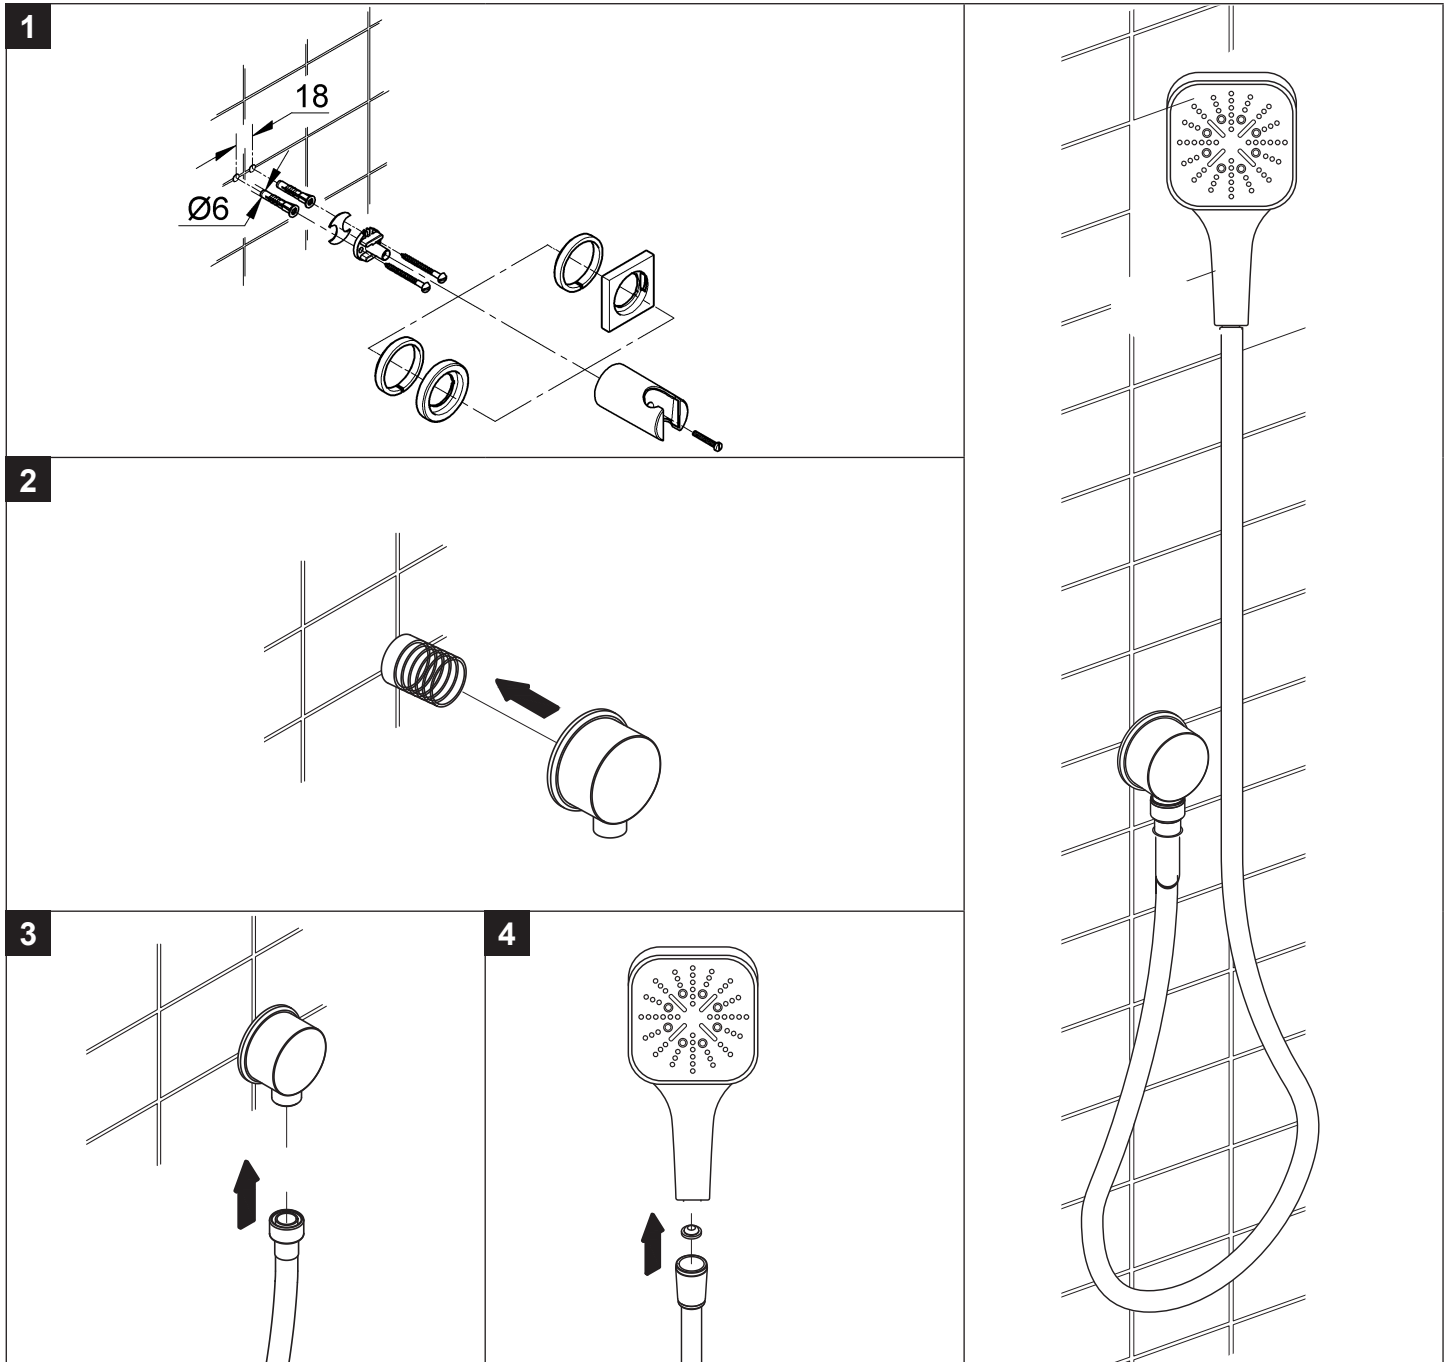

Installation

Installation Instructions

This shower is suitable for use with high pressure water applications. Using this product in conjunction with gravity-fed water heaters, low and unequal pressure supply systems, tempering valves & thermostatic mixing valves may result in unsatisfactory performance.

Suitable for High Pressure applications 150kPa – 500kPa

Care must be taken by the installing tradesperson to ensure connecting threads do not damage the flow controller when installing this product.

The installation tradesperson must ensure they install this product in accordance with AS/NZS 3500 and all other relating AS/NZS regulations that apply to the installation of this product.

Maximum static pressure of 500kPa.

For applications where 500kPa static pressure is exceeded, a suitably certified pressure limiting valve must be installed to prevent high pressure damaging this product.