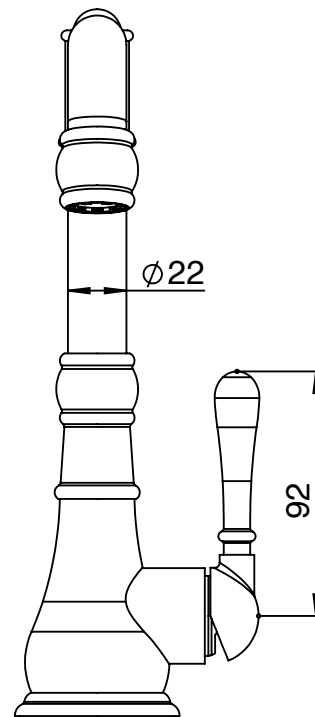

Milli Voir English Basin Mixer Brushed Gunmetal (5 Star)

2265511

SPECIFICATIONS

Recommended Use	Domestic, hotel and commercial
Colour	Gunmetal
Material	DR Brass
Recommended Pressure Range	150 - 500 kPa
Max Continuous Working Pressure	500 kPa
Max Continuous Working Temperature	80 deg C
Suitable for Storage Tank Hot Water	Yes
Suitable for Continuous Flow Hot Water	Yes
Suitable for Gravity Feed Hot Water	No

WARRANTY

Warranty - Domestic Use	15 Years
Spare Parts & Labour	12 Months

Please refer to Warranty Page for full Terms and Conditions

Dimensions are nominal measurements only.

CLEANING RECOMMENDATIONS:

We recommend the use of soapy water or approved cleaners. This product should not be cleaned with abrasive materials. Damage caused by any improper treatment is not covered by the product warranty. Refer to Warranty Conditions

Disclaimer: Products in this specification manual must by regulation be installed by licensed and registered trade people. The manufacturer/distributor reserves the right to vary specifications or delete models from their range without prior notification. Dimensions are nominal measurements only. Dimensions and set-outs listed are correct at time of publication however the manufacturer/distributor takes no responsibility for printing errors.

Published 01/06/2020

To see the complete Milli range go to www.reece.com.au