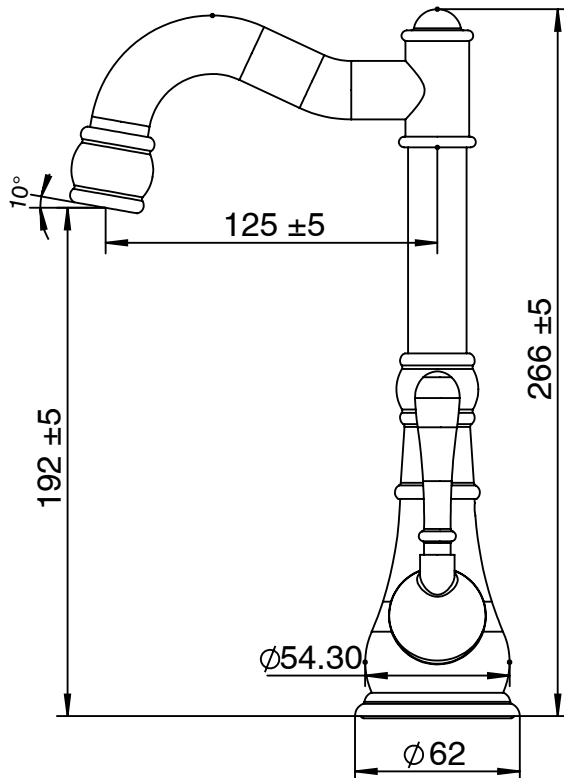

Milli Voir English Basin Mixer Brushed Gunmetal (5 Star)

2265511

SPECIFICATIONS

Recommended Use	Domestic, hotel and commercial
Colour	Gunmetal
Material	DR Brass
Recommended Pressure Range	150 - 500 kPa
Max Continuous Working Pressure	500 kPa
Max Continuous Working Temperature	80 deg C
Suitable for Storage Tank Hot Water	Yes
Suitable for Continuous Flow Hot Water	Yes
Suitable for Gravity Feed Hot Water	No

WARRANTY

Warranty - Domestic Use	15 Years
Spare Parts & Labour	12 Months

Please refer to Warranty Page for full Terms and Conditions

Dimensions are nominal measurements only.

CLEANING RECOMMENDATIONS:

We recommend the use of soapy water or approved cleaners. This product should not be cleaned with abrasive materials. Damage caused by any improper treatment is not covered by the product warranty. Refer to Warranty Conditions

Disclaimer: Products in this specification manual must by regulation be installed by licensed and registered trade people. The manufacturer/distributor reserves the right to vary specifications or delete models from their range without prior notification. Dimensions are nominal measurements only. Dimensions and set-outs listed are correct at time of publication however the manufacturer/distributor takes no responsibility for printing errors.

Published 01/06/2020

To see the complete Milli range go to www.reece.com.au