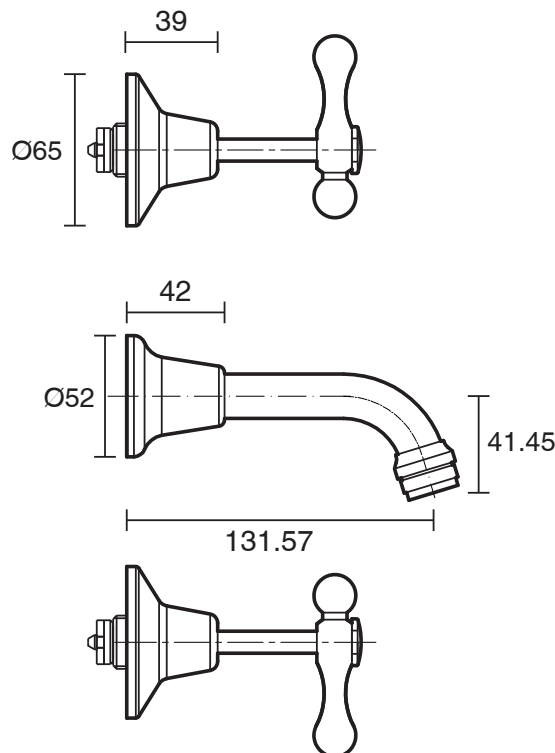

Posh Bristol Lever Bath Set 1/4 Ceramic Disc Chrome

2205401

SPECIFICATIONS

Recommended Use	Domestic;Hotel;Commercial
Colour Finish	Chrome
Primary Material	DR Brass
Recommended Pressure Range	150 - 500 kPa as per AS3500
Max Continuous Working Temperature (deg C)	80
Min Continuous Working Temperature (deg C)	5
Hot Water Unit Suitability	Storage Tank;Continuous Flow

WARRANTY

Warranty - Domestic Use (Years)	10
Spare Parts & Labour (Years)	1

Please refer to Warranty Page for full Terms and Conditions

Dimensions are nominal measurements only.

CLEANING RECOMMENDATIONS:

We recommend the use of soapy water or approved cleaners. This product should not be cleaned with abrasive materials. Damage caused by any improper treatment is not covered by the product warranty. Refer to Warranty Conditions

Disclaimer: Products in this specification manual must by regulation be installed by licensed and registered trade people. The manufacturer/distributor reserves the right to vary specifications or delete models from their range without prior notification. Dimensions are nominal measurements only. Dimensions and set-outs listed are correct at time of publication however the manufacturer/distributor takes no responsibility for printing errors.

Published 27/03/2025

To see the complete Posh range go to
www.reece.com.au

WaterMark
AS/NZS 3718
WMKA02260