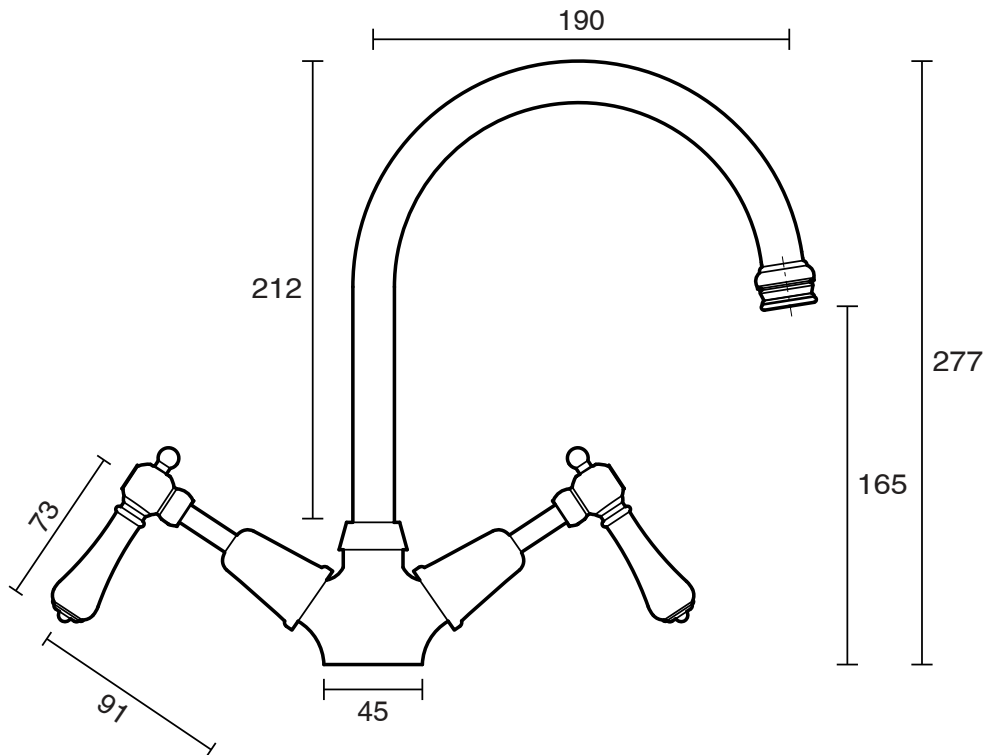

KADO

Kado Era Sink Twinner Small Lever Porcelain Handle Chrome (5 Star)

9507637

SPECIFICATIONS	
Recommended Use	Domestic, Hotel & Commercial
Colour	Chrome with Porcelain Handles
Finish	Polished
Material	DR Brass
Recommended Pressure Range	150 - 500 kPa
Maximum Continuous Working Temperature	80 deg C
Suitable for Storage Tank Hot Water	Yes
Suitable for Continuous Flow Hot Water	Yes
Suitable for Gravity Feed Hot Water	No
WARRANTY	
Warranty - Domestic Use	10 Years
Spare Parts & Labour	12 Months
<i>Please refer to Warranty Page for full Terms and Conditions</i>	