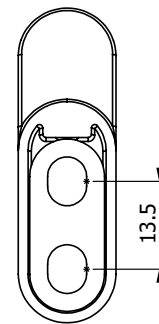

Milli Meld Edit Robe Hook Brushed Nickel

2265676

SPECIFICATIONS

Recommended Use	Domestic, Hotel & Commercial
Colour	Brushed Nickel
Material	Zinc

WARRANTY

Replacement Only - Domestic Use 15 Years

Please refer to Warranty Page for full Terms and Conditions

Disclaimer: Products in this specification manual must by regulation be installed by licensed and registered trade people. The manufacturer/distributor reserves the right to vary specifications or delete models from their range without prior notification. Dimensions are nominal measurements only. Dimensions and set-outs listed are correct at time of publication however the manufacturer/distributor takes no responsibility for printing errors.