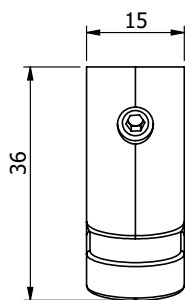

Milli Meld Edit Robe Hook Brushed Nickel

2265676

SPECIFICATIONS

Recommended Use	Domestic, Hotel & Commercial
Colour	Brushed Nickel
Material	Zinc

WARRANTY

Replacement Only - Domestic Use 15 Years

Please refer to Warranty Page for full Terms and Conditions