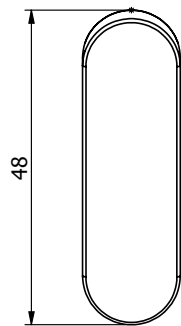

Milli Meld Edit Robe Hook Brushed Nickel

2265676

SPECIFICATIONS

Recommended Use	Domestic, Hotel & Commercial
Colour	Brushed Nickel
Material	Zinc

WARRANTY

Replacement Only - Domestic Use 15 Years

Please refer to Warranty Page for full Terms and Conditions

Disclaimer: Products in this specification manual must by regulation be installed by licensed and registered trade people. The manufacturer/distributor reserves the right to vary specifications or delete models from their range without prior notification. Dimensions are nominal measurements only. Dimensions and set-outs listed are correct at time of publication however the manufacturer/distributor takes no responsibility for printing errors.