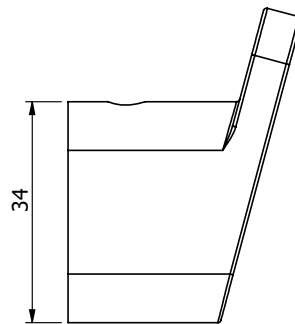

Milli Meld Edit Robe Hook Brushed Nickel

2265676

SPECIFICATIONS

Recommended Use	Domestic, Hotel & Commercial
Colour	Brushed Nickel
Material	Zinc

WARRANTY

Replacement Only - Domestic Use 15 Years

Please refer to Warranty Page for full Terms and Conditions