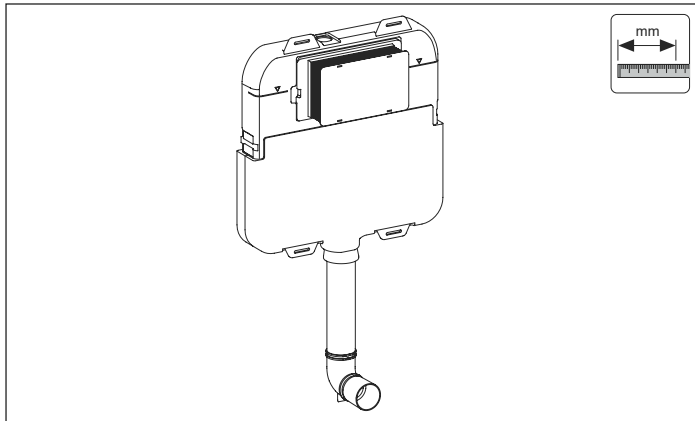

HIDEAWAY PLUS

IN-WALL CISTERN (BACK TO WALL PAN)

FEATURES

Recommended Use	Domestic, hotel and commercial
Available Buttons	See above (To be ordered separately)
Water Efficiency	4 Star. 4.5/3L per flush Average flush: 3.5L
Pressure Rating	Maximum operating pressure 1000 kPa Note: As per AS/NZS 3500 pressure must be limited to 500 kPa on any new home, extension or renovation. Note: For best performance and longer life we recommend 350-500 kPa
Standards	AS1172.2
Standards Lic. No.	WMKA21587

Tech Page Version 2

Suitable for front access to cistern

236 x 152mm

Available in White, Chrome, Matte Black, Brushed Nickel, Brushed Gold, and Brushed Gunmetal and in ABS or Stainless Steel.

236 x 152mm

Available in White, Chrome, Matte Black, Brushed Nickel, Brushed Gold, and Brushed Gunmetal and in ABS or Stainless Steel.

236 x 152mm

Available in White, Chrome, Matte Black, Brushed Nickel, Brushed Gold.

Cistern requires alternate access

Remote Installation Kit consists of:

- 4 metre conduit and 2 circlips
- 4 metre pneumatic hoses (2)
- Mounting box (Remote Button and Plate only)

175 x 108mm

Available only in Brushed Stainless Steel.

Round Remote Access Buttons Only* 46mm diameter

Available in chrome

*Remote buttons require access for servicing

To see the complete Hideaway+ range go to www.reece.com.au/bathrooms

hideaway+

reece™