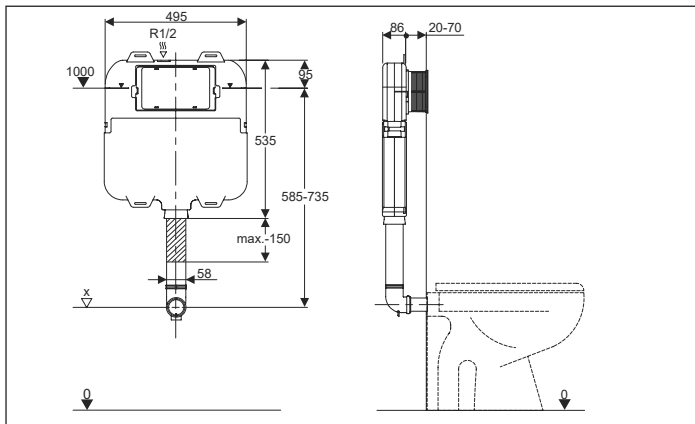

HIDEAWAY PLUS

IN-WALL CISTERN (BACK TO WALL PAN)

FEATURES

Recommended Use	Domestic, hotel and commercial
Available Buttons	See above (To be ordered separately)
Water Efficiency	4 Star. 4.5/3L per flush Average flush: 3.5L
Pressure Rating	Maximum operating pressure 1000 kPa Note: As per AS/NZS 3500 pressure must be limited to 500 kPa on any new home, extension or renovation. Note: For best performance and longer life we recommend 350-500 kPa
Standards	AS1172.2
Standards Lic. No.	WMKA21587

Tech Page Version 2

Suitable for front access to cistern

236 x 152mm

Available in White, Chrome, Matte Black, Brushed Nickel, Brushed Gold, and Brushed Gunmetal and in ABS or Stainless Steel.

236 x 152mm

Available in White, Chrome, Matte Black, Brushed Nickel, Brushed Gold, and Brushed Gunmetal and in ABS or Stainless Steel.

236 x 152mm

Available in White, Chrome, Matte Black, Brushed Nickel, Brushed Gold.

Cistern requires alternate access

Remote Installation Kit consists of:

- 4 metre conduit and 2 circlips
- 4 metre pneumatic hoses (2)
- Mounting box (Remote Button and Plate only)

175 x 108mm

Available only in Brushed Stainless Steel.

Round Remote Access Buttons Only* 46mm diameter

Available in chrome

*Remote buttons require access for servicing

To see the complete Hideaway+ range go to www.reece.com.au/bathrooms

hideaway+

reece™