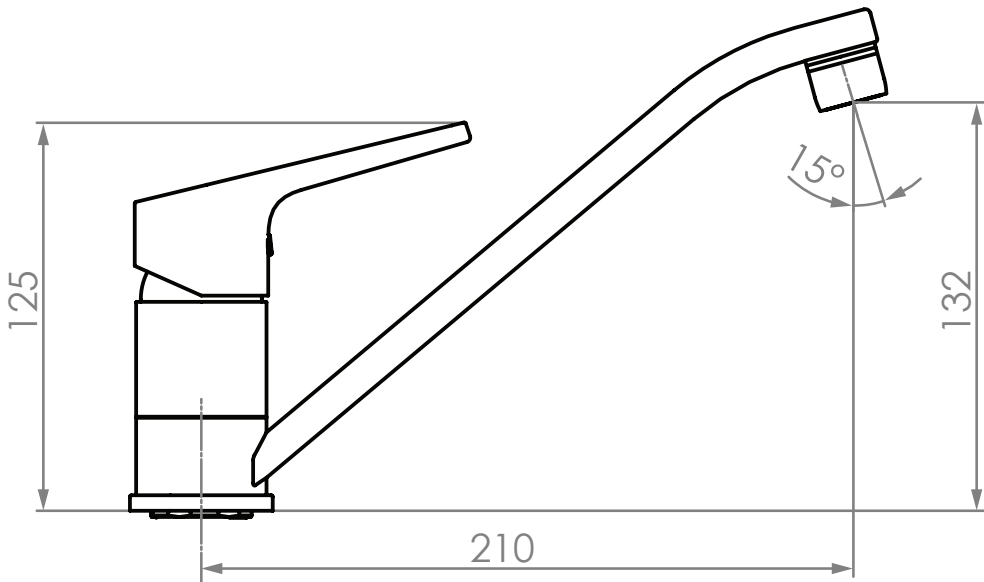

Posh Solus MK3 Standard Sink Mixer (4 Star)

SPECIFICATIONS

Recommended Use	Domestic, Hotel & Commercial
Colour Availability	Chrome
Maximum Benchtop Thickness	40mm
Recommended Pressure Range	150 - 500kPa
Max Continuous Working Pressure	1000kPa
Max Continuous Working Temperature	65°C
Suitable for Storage Tank Hot Water	Yes
Suitable for Continuous Flow Hot Water	Yes
Suitable for Gravity Feed Hot Water	No

Hot and Cold water inlet pressure should be equal

WARRANTY

Warranty - Domestic Use	10 Years
Spare Parts & Labour	12 Months

Please refer to Warranty Page for full Terms and Conditions

Dimensions are nominal measurements only.

Disclaimer: Products in this specification manual must by regulation be installed by licensed and registered trade people. The manufacturer/distributor reserves the right to vary specifications or delete models from their range without prior notification. Dimensions are nominal measurements only. Dimensions and set-outs listed are correct at time of publication however the manufacturer/distributor takes no responsibility for printing errors.

Published 02/07/2021