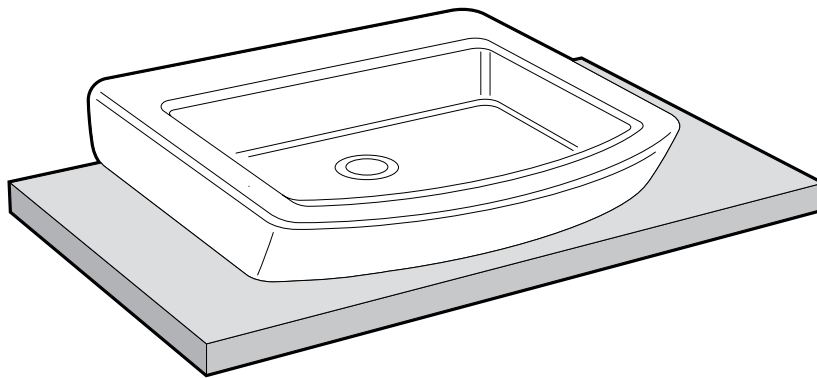

ROCA
BOL VESSEL BASIN

Don't risk it, use a licensed plumber.™

Roca

reece™