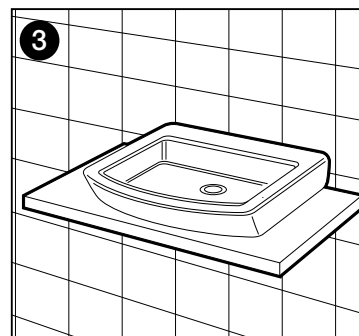

ROCA
BOL VESSEL BASIN

Don't risk it, use a licensed plumber.™

Roca

reece™