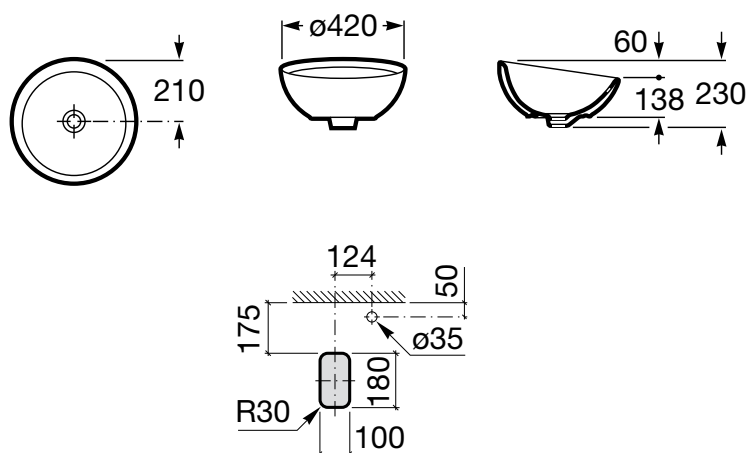

ROCA

BOL VESSEL BASIN

SPECIFICATIONS

Fixing	Sealed to countertop with waterproof sealant
Pedestal available	N/A
Overflow	No
Taphole availability	None - tapware to be bench or wall mounted
Plug & waste	Suits 32 x 40mm waste
Water storage	4 litres
Colour availability	White

FEATURES

Recommended use	Domestic, hotel or commercial
Weight	9.8kg