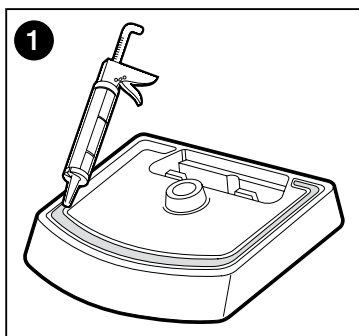

ROCA
BOL VESSEL BASIN

Don't risk it, use a licensed plumber.™

Roca

reece™