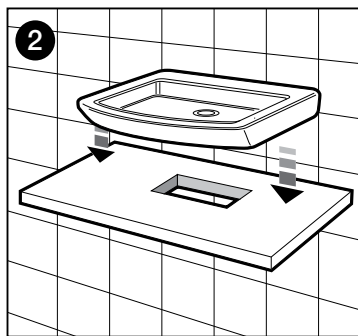

ROCA
BOL VESSEL BASIN

Don't risk it, use a licensed plumber.™

Roca

reece™