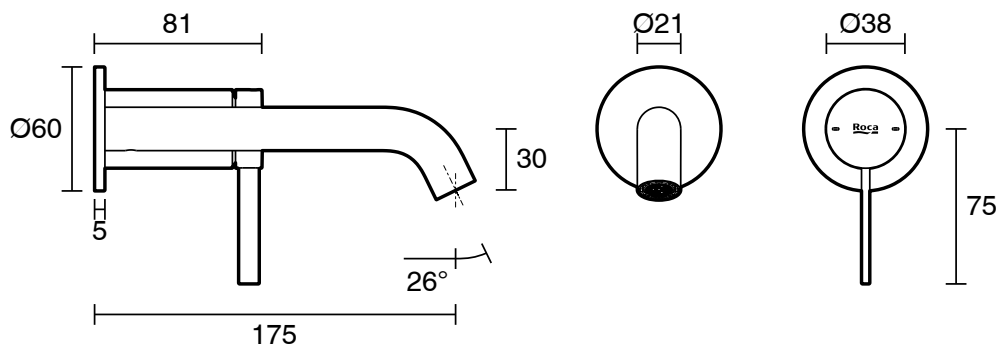

Roca Ona Wall Basin/Bath Mixer Tap Set Trimset Brushed Nickel (6 Star)

13705

SPECIFICATIONS

Recommended Use	Domestic;Commercial;Hotel
Colour Category	Nickel
Colour Finish	Brushed Nickel
Max Continuous Working Pressure (kPa)	500
Max Continuous Working Temperature (deg C)	65
Hot Water Unit Suitability	Storage Tank;Continuous Flow

WARRANTY

Warranty - Domestic Use (Years)	15
Spare Parts & Labour (Years)	1

Please refer to Warranty Page for full Terms and Conditions