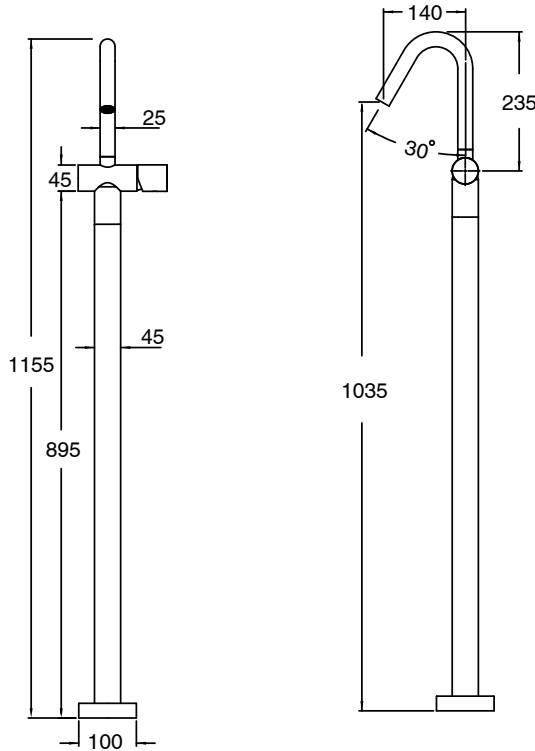

Milli Pure Floor Mounted Basin Mixer Tap Trimset with Cirque Textured Handle PVD Matte Black (5 Star)
9511428

SPECIFICATIONS

Recommended Use	Domestic;Hotel;Commercial
Colour Finish	Matte Black
Primary Material	DR Brass
Recommended Pressure Range	150 - 500 kPa as per AS3500
Max Continuous Working Temperature (deg C)	65
Min Continuous Working Temperature (deg C)	5
Hot Water Unit Suitability	Storage Tank;Continuous Flow

WARRANTY

Warranty - Domestic Use (Years)	15
Spare Parts & Labour (Years)	1

Please refer to Warranty Page for full Terms and Conditions

Dimensions are nominal measurements only.

CLEANING RECOMMENDATIONS:

We recommend the use of soapy water or approved cleaners. This product should not be cleaned with abrasive materials. Damage caused by any improper treatment is not covered by the product warranty. Refer to Warranty Conditions

Disclaimer: Products in this specification manual must by regulation be installed by licensed and registered trade people. The manufacturer/distributor reserves the right to vary specifications or delete models from their range without prior notification. Dimensions are nominal measurements only. Dimensions and set-outs listed are correct at time of publication however the manufacturer/distributor takes no responsibility for printing errors.

Published 18/03/2025

To see the complete Milli range go to www.reece.com.au