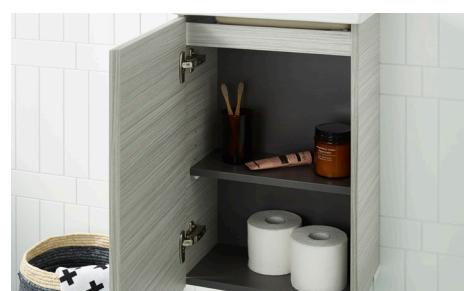

posh

Domaine Mini

SPECIFICATIONS

Recommended Use	Domestic, Hotel and Commercial
Vanity Top Material	Ceramic (55mm)
Vanity Unit Material	MDF MR E0 (Medium Density Fibreboard, Moisture Resistant, Rated Emission Level E0)
Vanity Colour Variations	Available in a large selection of colours and cabinet finishes including: <ul style="list-style-type: none"> - Textured, Woodmatt and Natural Woodgrain finish - Silk finish - Polyurethane finish (Plus Models only)
Tap Hole Availability	<i>Ceramic:</i> 1 Tap Hole.
Basins	<i>Ceramic:</i> Integrated basin
Handle	Side bevel-grip finger pull.
Doors	Soft-close door.
Waste	Chrome Universal Plug & Waste 40mm Outlet (included)
Fixing	Bolted/Screwed to the wall by a licensed tradesperson <ul style="list-style-type: none"> - Fixings not included.
Options	Available in Wall Hung or Floor Mount Door hinged <i>Left</i> or <i>Right</i> side. Reversible basin, <i>Left</i> or <i>Right</i> .

Domaine - Fresh White Interior

Domaine Plus - Premium Graphite Interior

To see the complete Posh range go to
www.reece.com.au/bathrooms

MODEL INCLUSIONS

DOMAINE

Fresh White Interior.

DOMAINE PLUS

Premium Graphite Interior.

Polyurethane cabinet finishes also available (see page 4).

posh

Domaine Mini

STANDARD SIZES (mm)	Wall Hung	Floor Mount
Ceramic*		
Width (mm)	400	400
Depth (mm)	220	220
Height (mm)	655	855
Number of Drawers	0	0
Number of Doors	1	1