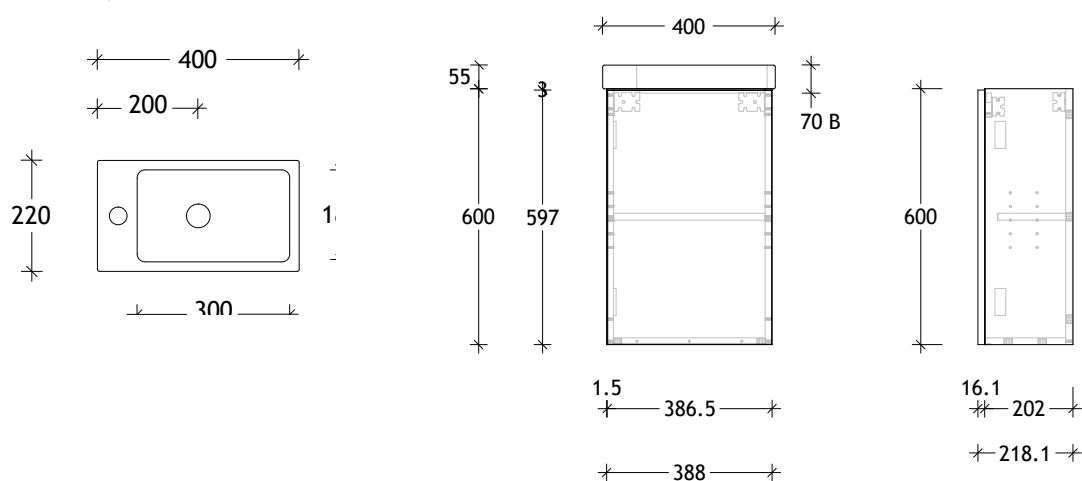

posh

Domaine Mini

SPECIFICATIONS

Recommended Use	Domestic, Hotel and Commercial
Vanity Top Material	Ceramic (55mm)
Vanity Unit Material	MDF MR E0 (Medium Density Fibreboard, Moisture Resistant, Rated Emission Level E0)
Vanity Colour Variations	Available in a large selection of colours and cabinet finishes including: <ul style="list-style-type: none"> - Textured, Woodmatt and Natural Woodgrain finish - Silk finish - Polyurethane finish (Plus Models only)
Tap Hole Availability	<i>Ceramic:</i> 1 Tap Hole.
Basins	<i>Ceramic:</i> Integrated basin
Handle	Side bevel-grip finger pull.
Doors	Soft-close door.
Waste	Chrome Universal Plug & Waste 40mm Outlet (included)
Fixing	Bolted/Screwed to the wall by a licensed tradesperson <ul style="list-style-type: none"> - Fixings not included.
Options	Available in Wall Hung or Floor Mount Door hinged <i>Left</i> or <i>Right</i> side. Reversible basin, <i>Left</i> or <i>Right</i> .

Polyurethane cabinet finishes also available (see page 4).

posh

Domaine Mini

STANDARD SIZES (mm)	Wall Hung	Floor Mount
Ceramic*		
Width (mm)	400	400
Depth (mm)	220	220
Height (mm)	655	855
Number of Drawers	0	0
Number of Doors	1	1

Please note these are overall measurements.

* Due to the manufacturing nature of ceramic tops, size variation (+/-5mm) is to be expected, due to the 1200°C kiln vitrification process.

400mm Ceramic Top (55mm)

Wall Hung

400mm Ceramic Top (55mm)

Floor Mount