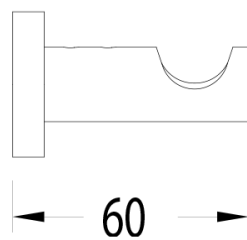

Dimensions are nominal measurements only.

CLEANING RECOMMENDATIONS:

We recommend the use of soapy water or approved cleaners. This product should not be cleaned with abrasive materials. Damage caused by any improper treatment is not covered by the product warranty. Refer to Warranty Conditions

Disclaimer: Products in this specification manual must by regulation be installed by licensed and registered trade people. The manufacturer/distributor reserves the right to vary specifications or delete models from their range without prior notification. Dimensions are nominal measurements only. Dimensions and set-outs listed are correct at time of publication however the manufacturer/distributor takes no responsibility for printing errors.

Published 28/03/2022

To see the complete Milli range go to www.reece.com.au