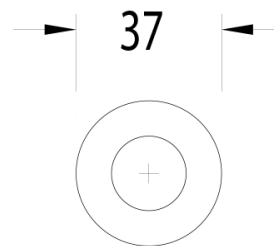

Dimensions are nominal measurements only.

CLEANING RECOMMENDATIONS:

We recommend the use of soapy water or approved cleaners. This product should not be cleaned with abrasive materials. Damage caused by any improper treatment is not covered by the product warranty. Refer to Warranty Conditions

Disclaimer: Products in this specification manual must by regulation be installed by licensed and registered trade people. The manufacturer/distributor reserves the right to vary specifications or delete models from their range without prior notification. Dimensions are nominal measurements only. Dimensions and set-outs listed are correct at time of publication however the manufacturer/distributor takes no responsibility for printing errors.

Published 28/03/2022

To see the complete Milli range go to www.reece.com.au