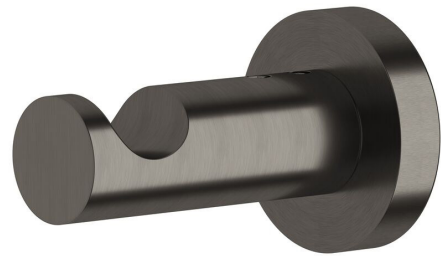

Dimensions are nominal measurements only.

CLEANING RECOMMENDATIONS:

We recommend the use of soapy water or approved cleaners. This product should not be cleaned with abrasive materials. Damage caused by any improper treatment is not covered by the product warranty. Refer to Warranty Conditions

Disclaimer: Products in this specification manual must by regulation be installed by licensed and registered trade people. The manufacturer/distributor reserves the right to vary specifications or delete models from their range without prior notification. Dimensions are nominal measurements only. Dimensions and set-outs listed are correct at time of publication however the manufacturer/distributor takes no responsibility for printing errors.

Published 28/03/2022

To see the complete Milli range go to www.reece.com.au