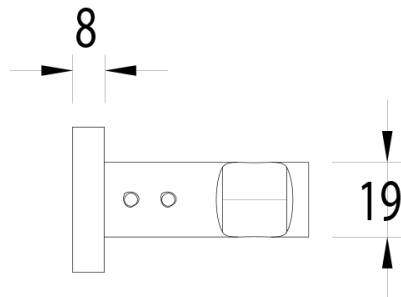

Dimensions are nominal measurements only.

CLEANING RECOMMENDATIONS:

We recommend the use of soapy water or approved cleaners. This product should not be cleaned with abrasive materials. Damage caused by any improper treatment is not covered by the product warranty. Refer to Warranty Conditions

Disclaimer: Products in this specification manual must by regulation be installed by licensed and registered trade people. The manufacturer/distributor reserves the right to vary specifications or delete models from their range without prior notification. Dimensions are nominal measurements only. Dimensions and set-outs listed are correct at time of publication however the manufacturer/distributor takes no responsibility for printing errors.

Published 28/03/2022

To see the complete Milli range go to www.reece.com.au