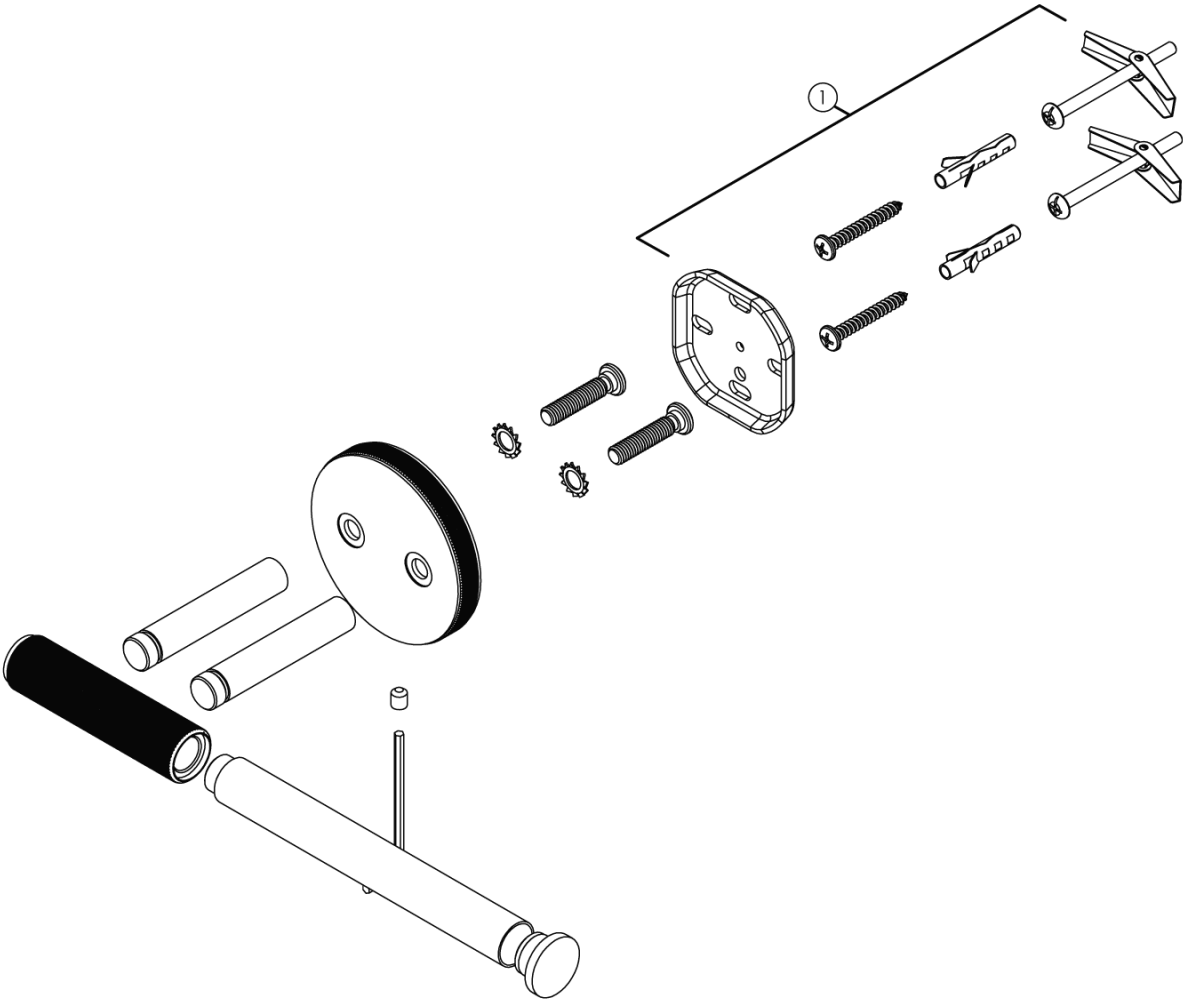

Milli Marq Edit Toilet Roll Holder Brushed Nickel

21902

No.	Description	Code
1	Milli Marc Edit Fixing Plate Kit	29882