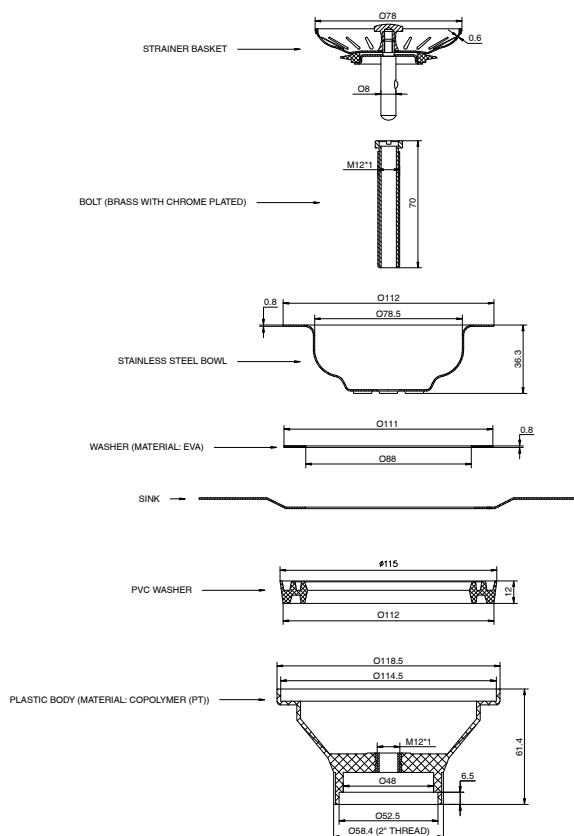

Memo Basket Plug & Waste 90mm x 50mm (Suits All Sinks) Gunmetal

9511983

SPECIFICATIONS

Recommended Use	Domestic, Hotel & Commercial
Material	Stainless Steel (304 Grade)
Colour	Gunmetal
Finish	Satin
Size	90mm x 50mm
Suitable for	This waste is suitable for a variety of different sink materials, including fireclay, granite, and stainless steel

WARRANTY

Replacement Only - Domestic Use	12 Months

Please refer to Warranty Page for full Terms and Conditions

Dimensions are nominal measurements only.

CLEANING RECOMMENDATIONS:

We recommend using a soft cloth or moist sponge with soapy water or mild detergent. Rinse with clean water, towel dry after cleaning. Clean regularly to protect surface finish. Do not use chemical or abrasive cleaners, avoid using a scrubbing brush or scourer sponge to clean. A soft brush can be used for hard to reach places. Damage caused by any improper treatment is not covered by the product warranty. Refer to Warranty Conditions.

Disclaimer: Products in this specification manual must by regulation be installed by licensed and registered trade people. The manufacturer/distributor reserves the right to vary specifications or delete models from their range without prior notification. Dimensions are nominal measurements only. Dimensions and set-outs listed are correct at time of publication however the manufacturer/distributor takes no responsibility for printing errors.

Published 07/06/2023

To see the complete Memo range go to www.reece.com.au