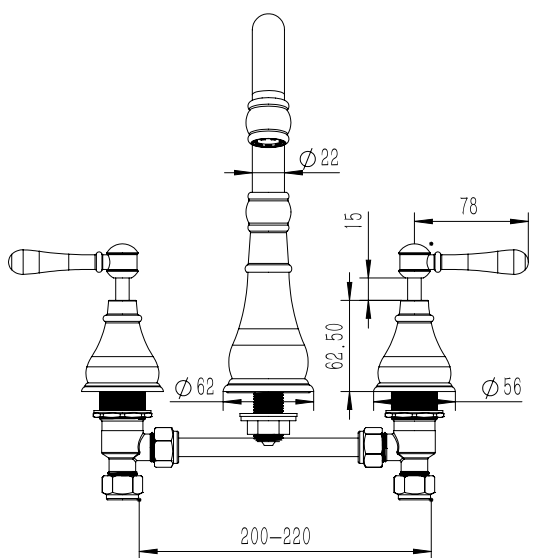

Milli Voir Basin Set Lever Handle Chrome (5 Star)

2265270

SPECIFICATIONS

Recommended Use	Domestic, hotel and commercial
Colour	Chrome
Material	DR Brass
Recommended Pressure Range	150 - 500 kPa
Max Continuous Working Pressure	500 kPa
Max Continuous Working Temperature	80 deg C
Suitable for Storage Tank Hot Water	Yes
Suitable for Continuous Flow Hot Water	Yes
Suitable for Gravity Feed Hot Water	No

WARRANTY

Warranty - Domestic Use	15 Years
Spare Parts & Labour	12 Months

Please refer to Warranty Page for full Terms and Conditions

Dimensions are nominal measurements only.

CLEANING RECOMMENDATIONS:

We recommend the use of soapy water or approved cleaners. This product should not be cleaned with abrasive materials. Damage caused by any improper treatment is not covered by the product warranty. Refer to Warranty Conditions

Disclaimer: Products in this specification manual must by regulation be installed by licensed and registered trade people. The manufacturer/distributor reserves the right to vary specifications or delete models from their range without prior notification. Dimensions are nominal measurements only. Dimensions and set-outs listed are correct at time of publication however the manufacturer/distributor takes no responsibility for printing errors.

Published 01/06/2020

To see the complete Milli range go to www.reece.com.au