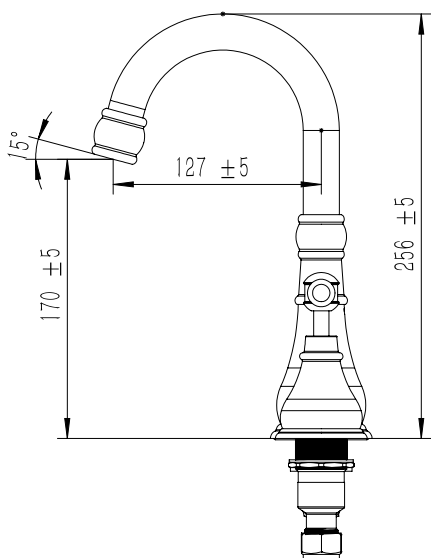

Milli Voir Basin Set Lever Handle Chrome (5 Star)

2265270

SPECIFICATIONS

Recommended Use	Domestic, hotel and commercial
Colour	Chrome
Material	DR Brass
Recommended Pressure Range	150 - 500 kPa
Max Continuous Working Pressure	500 kPa
Max Continuous Working Temperature	80 deg C
Suitable for Storage Tank Hot Water	Yes
Suitable for Continuous Flow Hot Water	Yes
Suitable for Gravity Feed Hot Water	No

WARRANTY

Warranty - Domestic Use	15 Years
Spare Parts & Labour	12 Months

Please refer to Warranty Page for full Terms and Conditions

Dimensions are nominal measurements only.

CLEANING RECOMMENDATIONS:

We recommend the use of soapy water or approved cleaners. This product should not be cleaned with abrasive materials. Damage caused by any improper treatment is not covered by the product warranty. Refer to Warranty Conditions

Disclaimer: Products in this specification manual must by regulation be installed by licensed and registered trade people. The manufacturer/distributor reserves the right to vary specifications or delete models from their range without prior notification. Dimensions are nominal measurements only. Dimensions and set-outs listed are correct at time of publication however the manufacturer/distributor takes no responsibility for printing errors.

Published 01/06/2020

To see the complete Milli range go to www.reece.com.au