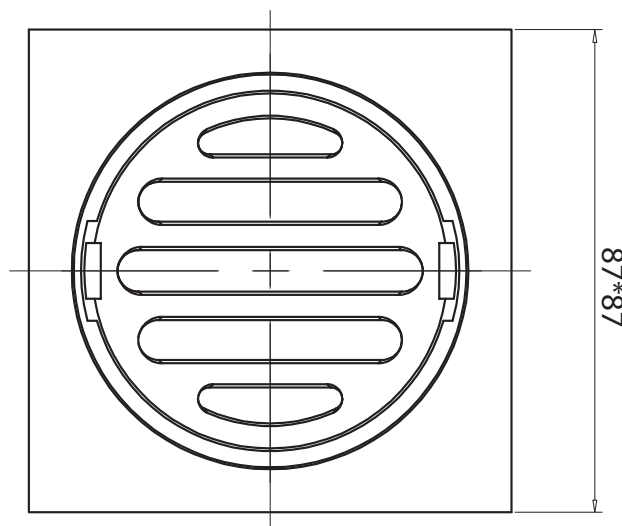

Mizu Drift Brass Trapscrew Grate Square 80mm Brushed Gold

246023

SPECIFICATIONS

Recommended Use	Domestic, Hotel & Commercial
Material	Brass
Colour	Brushed Gold
Finish	Brushed

WARRANTY

Replacement Only - Domestic Use	12 Months

Please refer to Warranty Page for full Terms and Conditions

Dimensions are nominal measurements only.

CLEANING RECOMMENDATIONS:

We recommend using a soft cloth or moist sponge with soapy water or mild detergent. Rinse with clean water, towel dry after cleaning. Clean regularly to protect surface finish. Do not use chemical or abrasive cleaners, avoid using a scrubbing brush or scourer sponge to clean. A soft brush can be used for hard to reach places. Damage caused by any improper treatment is not covered by the product warranty. Refer to Warranty Conditions.

Disclaimer: Products in this specification manual must by regulation be installed by licensed and registered trade people. The manufacturer/distributor reserves the right to vary specifications or delete models from their range without prior notification. Dimensions are nominal measurements only. Dimensions and set-outs listed are correct at time of publication however the manufacturer/distributor takes no responsibility for printing errors.

Published 22/12/2021

To see the complete Mizu range go to www.reece.com.au