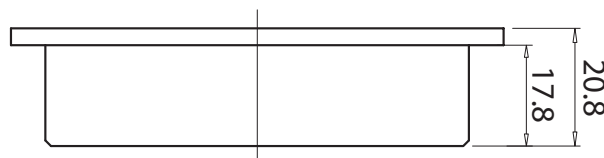

Mizu Drift Brass Trapscrew Grate Square 80mm Brushed Gold

246023

SPECIFICATIONS

Recommended Use	Domestic, Hotel & Commercial
Material	Brass
Colour	Brushed Gold
Finish	Brushed

WARRANTY

Replacement Only - Domestic Use	12 Months

Please refer to Warranty Page for full Terms and Conditions

Dimensions are nominal measurements only.

CLEANING RECOMMENDATIONS:

We recommend using a soft cloth or moist sponge with soapy water or mild detergent. Rinse with clean water, towel dry after cleaning. Clean regularly to protect surface finish. Do not use chemical or abrasive cleaners, avoid using a scrubbing brush or scourer sponge to clean. A soft brush can be used for hard to reach places. Damage caused by any improper treatment is not covered by the product warranty. Refer to Warranty Conditions.

Disclaimer: Products in this specification manual must by regulation be installed by licensed and registered trade people. The manufacturer/distributor reserves the right to vary specifications or delete models from their range without prior notification. Dimensions are nominal measurements only. Dimensions and set-outs listed are correct at time of publication however the manufacturer/distributor takes no responsibility for printing errors.

Published 22/12/2021

To see the complete Mizu range go to www.reece.com.au