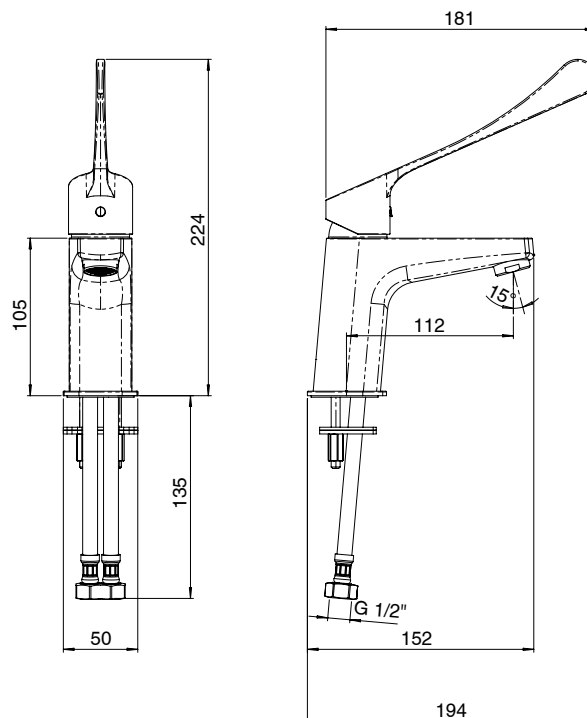

Posh Solus MK3 Basin Mixer Tap with Extended Lever 200mm Chrome (4 Star)

9508814

SPECIFICATIONS

Recommended Use	Domestic, Hotel & Commercial
Colour	Chrome
Finish	Polished
Material	DR Brass
Recommended Pressure Range	150 - 500 kPa
Maximum Continuous Working Temperature	65 deg C
Suitable for Storage Tank Hot Water	Yes
Suitable for Continuous Flow Hot Water	Yes
Suitable for Gravity Feed Hot Water	No

WARRANTY

Warranty - Domestic Use	10 Years
Spare Parts & Labour	12 Months

Please refer to Warranty Page for full Terms and Conditions

Dimensions are nominal measurements only.

CLEANING RECOMMENDATIONS:

We recommend the use of soapy water or approved cleaners. This product should not be cleaned with abrasive materials. Damage caused by any improper treatment is not covered by the product warranty. Refer to Warranty Conditions

Disclaimer: Products in this specification manual must by regulation be installed by licensed and registered trade people. The manufacturer/distributor reserves the right to vary specifications or delete models from their range without prior notification. Dimensions are nominal measurements only. Dimensions and set-outs listed are correct at time of publication however the manufacturer/distributor takes no responsibility for printing errors.

Published 03/03/2022

To see the complete Posh range go to
www.reece.com.au