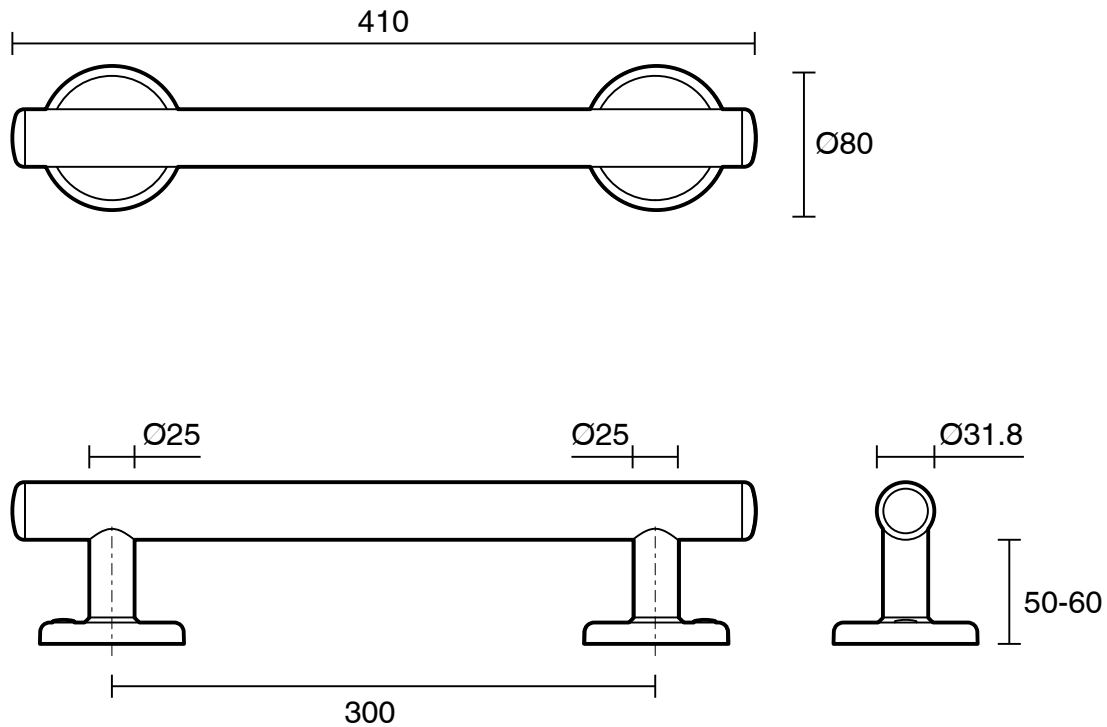

mizu

Mizu Drift 300mm Grab Rail Straight Brushed Brass

2266700

SPECIFICATIONS

Recommended Use	Domestic, Hotel & Commercial
Colour	Brushed Brass
Material	304 grade (18/8) stainless steel
Weight Capacity	113 kg
Fixings	Double

WARRANTY

Replacement Only - Domestic Use	20 Years
Parts Replacement Only	12 Months

Please refer to Warranty Page for full Terms and Conditions

Dimensions are nominal measurements only.

CLEANING RECOMMENDATIONS:

We recommend the use of soapy water or approved cleaners. This product should not be cleaned with abrasive materials. Damage caused by any improper treatment is not covered by the product warranty. Refer to Warranty Conditions

Disclaimer: Products in this specification manual must by regulation be installed by licensed and registered trade people. The manufacturer/distributor reserves the right to vary specifications or delete models from their range without prior notification. Dimensions are nominal measurements only. Dimensions and set-outs listed are correct at time of publication however the manufacturer/distributor takes no responsibility for printing errors.

Published 05/07/2024

To see the complete Mizu range go to www.reece.com.au