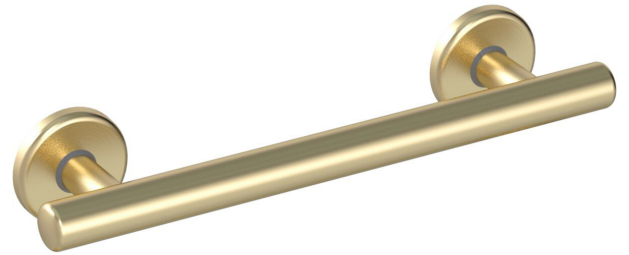

mizu

Mizu Drift 300mm Grab Rail Straight Brushed Brass

2266700

SPECIFICATIONS

Recommended Use	Domestic, Hotel & Commercial
Colour	Brushed Brass
Material	304 grade (18/8) stainless steel
Weight Capacity	113 kg
Fixings	Double

WARRANTY

Replacement Only - Domestic Use	20 Years
Parts Replacement Only	12 Months

Please refer to Warranty Page for full Terms and Conditions

Dimensions are nominal measurements only.

CLEANING RECOMMENDATIONS:

We recommend the use of soapy water or approved cleaners. This product should not be cleaned with abrasive materials. Damage caused by any improper treatment is not covered by the product warranty. Refer to Warranty Conditions

Disclaimer: Products in this specification manual must by regulation be installed by licensed and registered trade people. The manufacturer/distributor reserves the right to vary specifications or delete models from their range without prior notification. Dimensions are nominal measurements only. Dimensions and set-outs listed are correct at time of publication however the manufacturer/distributor takes no responsibility for printing errors.

Published 05/07/2024

To see the complete Mizu range go to www.reece.com.au