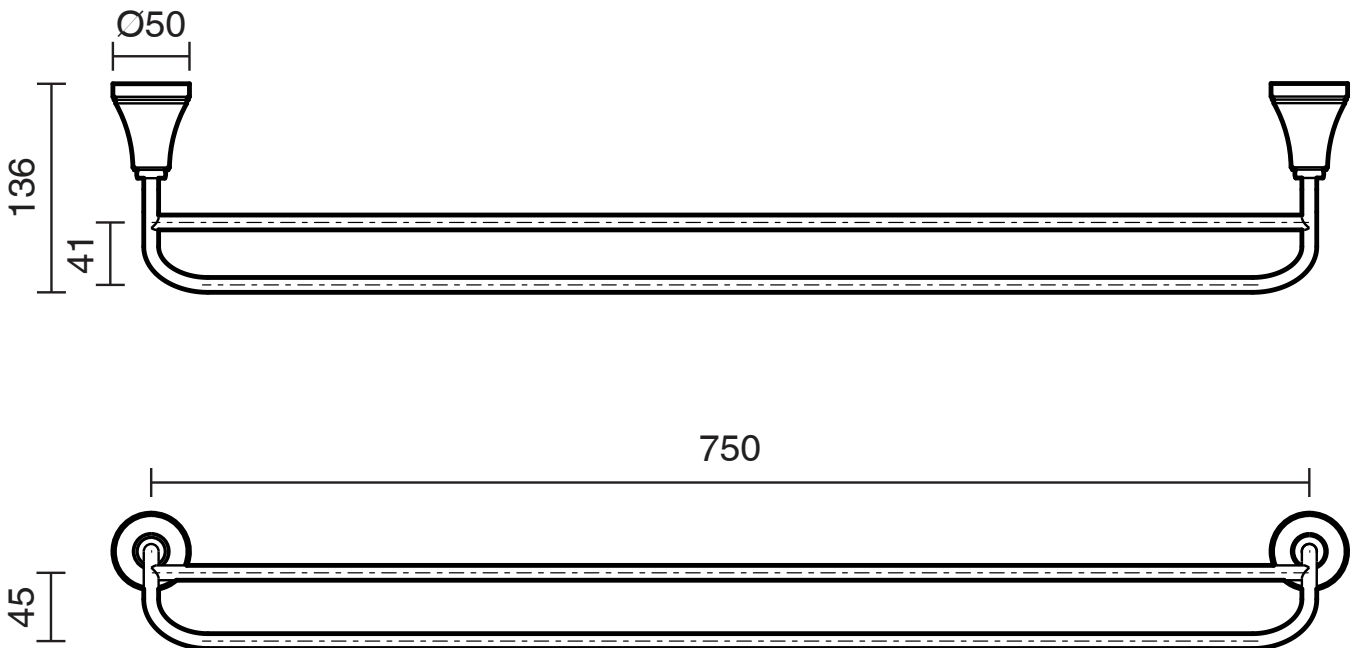

KADO

Kado Era Double Towel Rail 750mm Brass Gold

9507720

SPECIFICATIONS

Recommended Use	Domestic, Hotel & Commercial
Colour	Brass Gold
Material	Zinc/Steel

WARRANTY

Replacement Only - Domestic Use	10 Years
Parts Replacement Only	12 Months

Please refer to Warranty Page for full Terms and Conditions

Dimensions are nominal measurements only.

CLEANING RECOMMENDATIONS:

We recommend the use of soapy water or approved cleaners. This product should not be cleaned with abrasive materials. Damage caused by any improper treatment is not covered by the product warranty. Refer to Warranty Conditions

Disclaimer: Products in this specification manual must by regulation be installed by licensed and registered trade people. The manufacturer/distributor reserves the right to vary specifications or delete models from their range without prior notification. Dimensions are nominal measurements only. Dimensions and set-outs listed are correct at time of publication however the manufacturer/distributor takes no responsibility for printing errors.

Published 12/10/2023

To see the complete Kado range go to
www.reece.com.au