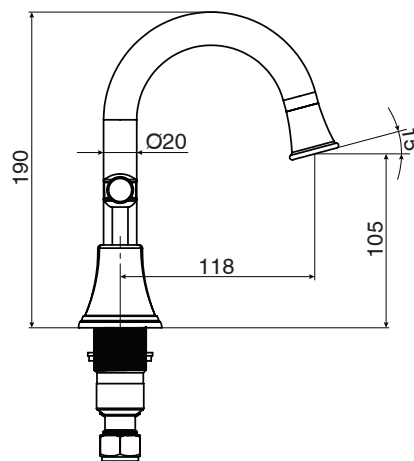

Posh

Posh Canterbury Basin Set Lever (4*)

SPECIFICATIONS	
Recommended Use	Domestic, hotel and commercial
Colour	Chrome
Colour Availability	Chrome, Brass Gold
Material	Brass - DR
Recommended Pressure Range	150 - 500 kPa
Max Continuous Working Pressure	500 kPa
Max Continuous Working Temperature	80 deg C
Suitable for Storage Tank Hot Water	Yes
Suitable for Continuous Flow Hot Water	Yes
Suitable for Gravity Feed Hot Water	No
WARRANTY	
Warranty - Domestic Use	10 Years
Spare Parts & Labour	12 Months
<i>Please refer to Warranty Page for full Terms and Conditions</i>	

Disclaimer: Products in this specification manual must by regulation be installed by licensed and registered trade people. The manufacturer/distributor reserves the right to vary specifications or delete models from their range without prior notification. Dimensions are nominal measurements only. Dimensions and set-outs listed are correct at time of publication however the manufacturer/distributor takes no responsibility for printing errors.