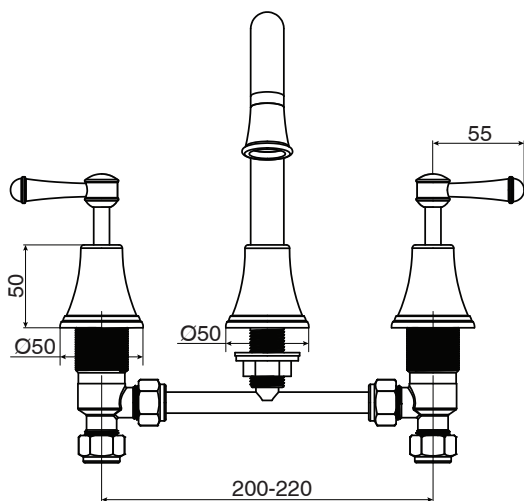

Posh

Posh Canterbury Basin Set Lever (4*)

SPECIFICATIONS	
Recommended Use	Domestic, hotel and commercial
Colour	Chrome
Colour Availability	Chrome, Brass Gold
Material	Brass - DR
Recommended Pressure Range	150 - 500 kPa
Max Continuous Working Pressure	500 kPa
Max Continuous Working Temperature	80 deg C
Suitable for Storage Tank Hot Water	Yes
Suitable for Continuous Flow Hot Water	Yes
Suitable for Gravity Feed Hot Water	No
WARRANTY	
Warranty - Domestic Use	10 Years
Spare Parts & Labour	12 Months
<i>Please refer to Warranty Page for full Terms and Conditions</i>	