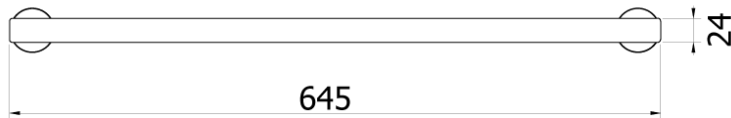

Dimensions are nominal measurements only.

CLEANING RECOMMENDATIONS:

We recommend the use of soapy water or approved cleaners. This product should not be cleaned with abrasive materials. Damage caused by any improper treatment is not covered by the product warranty. Refer to Warranty Conditions

Disclaimer: Products in this specification manual must by regulation be installed by licensed and registered trade people. The manufacturer/distributor reserves the right to vary specifications or delete models from their range without prior notification. Dimensions are nominal measurements only. Dimensions and set-outs listed are correct at time of publication however the manufacturer/distributor takes no responsibility for printing errors.

Published 28/07/2021

To see the complete Milli range go to www.reece.com.au