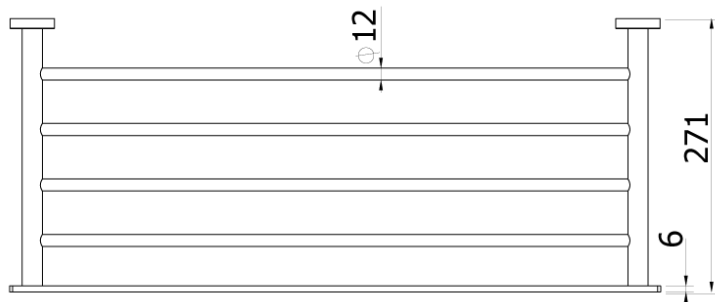

Milli Axon MK2 Towel Rack 645mm Chrome

9505144

SPECIFICATIONS

Recommended Use	Domestic, Hotel & Commercial
Colour	Chrome
Material	Brass/Aluminium

WARRANTY

Domestic Use Replacement Only	15 Years

Please refer to Warranty Page for full Terms and Conditions

Dimensions are nominal measurements only.

CLEANING RECOMMENDATIONS:

We recommend the use of soapy water or approved cleaners. This product should not be cleaned with abrasive materials. Damage caused by any improper treatment is not covered by the product warranty. Refer to Warranty Conditions

Disclaimer: Products in this specification manual must by regulation be installed by licensed and registered trade people. The manufacturer/distributor reserves the right to vary specifications or delete models from their range without prior notification. Dimensions are nominal measurements only. Dimensions and set-outs listed are correct at time of publication however the manufacturer/distributor takes no responsibility for printing errors.

Published 28/07/2021

To see the complete Milli range go to www.reece.com.au