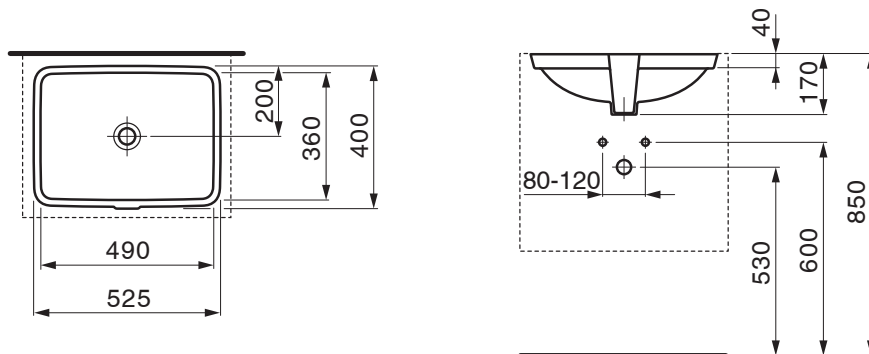

LAUFEN Pro S Undercounter Basin with Overflow 525x400 White

9510162

SPECIFICATIONS

Recommended Use	Domestic, Hotel & Commercial
Material	Vitreous China
Basin Colour	White
Bowl Capacity	7.6 ltr
Weight	8.0 kg
Fixing	Undermount (Fixing Clips Supplied)
Taphole Configuration	No Taphole
Overflow Configuration	Overflow
Plug & Waste Size	32mm x 40mm
Plug & Waste	Sold Separately
Tapware	Sold Separately

WARRANTY

Warranty - Domestic Use	15 Years
Spare Parts & Labour	12 Months

Please refer to Warranty Page for full Terms and Conditions

Dimensions are nominal measurements only.

CLEANING RECOMMENDATIONS:

We recommend the use of soapy water or approved cleaners. This product should not be cleaned with abrasive materials. Damage caused by any improper treatment is not covered by the product warranty. Refer to Warranty Conditions

Disclaimer: Products in this specification manual must by regulation be installed by licensed and registered trade people. The manufacturer/distributor reserves the right to vary specifications or delete models from their range without prior notification. Dimensions are nominal measurements only. Dimensions and set-outs listed are correct at time of publication however the manufacturer/distributor takes no responsibility for printing errors.

Published 01/03/2022

To see the complete LAUFEN range go to
www.reece.com.au