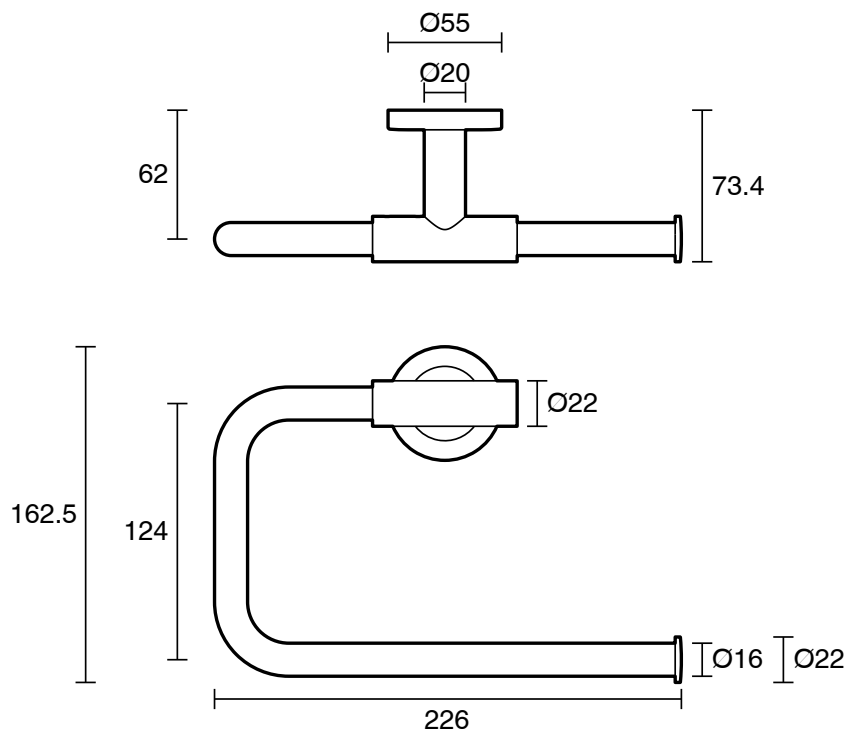

## Roca Ona Guest Towel Ring Brushed Brass

15086

SPECIFICATIONS	
Recommended Use	Domestic;Commercial;Hotel
Colour Category	Brass
Colour Finish	Brushed Brass
Primary Material	Brass
WARRANTY	
Replacement Only - Domestic Use	15
Parts Replacement Only	1
<i>Please refer to Warranty Page for full Terms and Conditions</i>	

Dimensions are nominal measurements only.