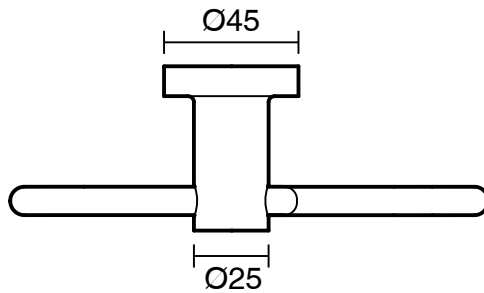

SUSSEX

Sussex Scala Toilet Roll Holder LUX PVD Brushed Pure Gold

2267061

SPECIFICATIONS

Recommended Use	Residential;Commercial
Colour Finish	Brushed Pure Gold
Primary Material	Brass

WARRANTY

Residential Use (Years)	40
Commercial Use (Years)	10

Please refer to Sussex Warranty page for full Terms and Conditions

Dimensions are nominal measurements only.

CLEANING RECOMMENDATIONS:

We recommend the use of soapy water or approved cleaners. This product should not be cleaned with abrasive materials. Damage caused by any improper treatment is not covered by the product warranty. Refer to Warranty Conditions

Disclaimer: Products in this specification manual must by regulation be installed by licensed and registered trade people. The manufacturer/distributor reserves the right to vary specifications or delete models from their range without prior notification. Dimensions are nominal measurements only. Dimensions and set-outs listed are correct at time of publication however the manufacturer/distributor takes no responsibility for printing errors.

Published 01/04/2026

To see the complete Sussex range go to www.reece.com.au