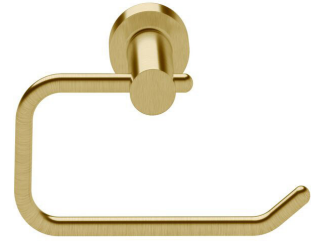

SUSSEX

Sussex Scala Toilet Roll Holder LUX PVD Brushed Pure Gold

2267061

SPECIFICATIONS

Recommended Use	Residential;Commercial
Colour Finish	Brushed Pure Gold
Primary Material	Brass

WARRANTY

Residential Use (Years)	40
Commercial Use (Years)	10

Please refer to Sussex Warranty page for full Terms and Conditions

Dimensions are nominal measurements only.

CLEANING RECOMMENDATIONS:

We recommend the use of soapy water or approved cleaners. This product should not be cleaned with abrasive materials. Damage caused by any improper treatment is not covered by the product warranty. Refer to Warranty Conditions

Disclaimer: Products in this specification manual must by regulation be installed by licensed and registered trade people. The manufacturer/distributor reserves the right to vary specifications or delete models from their range without prior notification. Dimensions are nominal measurements only. Dimensions and set-outs listed are correct at time of publication however the manufacturer/distributor takes no responsibility for printing errors.

Published 01/04/2026

To see the complete Sussex range go to www.reece.com.au