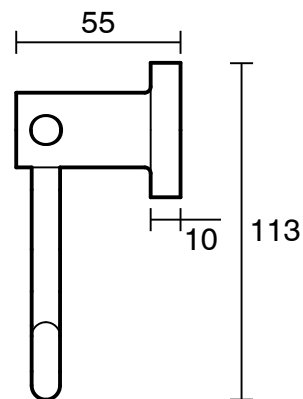

SUSSEX

Sussex Scala Toilet Roll Holder LUX PVD Brushed Pure Gold

2267061

SPECIFICATIONS

Recommended Use	Residential;Commercial
Colour Finish	Brushed Pure Gold
Primary Material	Brass

WARRANTY

Residential Use (Years)	40
Commercial Use (Years)	10

Please refer to Sussex Warranty page for full Terms and Conditions

Dimensions are nominal measurements only.

CLEANING RECOMMENDATIONS:

We recommend the use of soapy water or approved cleaners. This product should not be cleaned with abrasive materials. Damage caused by any improper treatment is not covered by the product warranty. Refer to Warranty Conditions

Disclaimer: Products in this specification manual must by regulation be installed by licensed and registered trade people. The manufacturer/distributor reserves the right to vary specifications or delete models from their range without prior notification. Dimensions are nominal measurements only. Dimensions and set-outs listed are correct at time of publication however the manufacturer/distributor takes no responsibility for printing errors.

Published 01/04/2026

To see the complete Sussex range go to www.reece.com.au