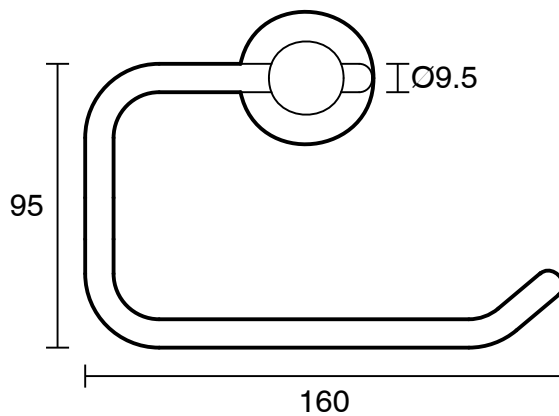

SUSSEX

Sussex Scala Toilet Roll Holder LUX PVD Brushed Pure Gold

2267061

SPECIFICATIONS

Recommended Use	Residential;Commercial
Colour Finish	Brushed Pure Gold
Primary Material	Brass

WARRANTY

Residential Use (Years)	40
Commercial Use (Years)	10

Please refer to Sussex Warranty page for full Terms and Conditions

Dimensions are nominal measurements only.

CLEANING RECOMMENDATIONS:

We recommend the use of soapy water or approved cleaners. This product should not be cleaned with abrasive materials. Damage caused by any improper treatment is not covered by the product warranty. Refer to Warranty Conditions

Disclaimer: Products in this specification manual must by regulation be installed by licensed and registered trade people. The manufacturer/distributor reserves the right to vary specifications or delete models from their range without prior notification. Dimensions are nominal measurements only. Dimensions and set-outs listed are correct at time of publication however the manufacturer/distributor takes no responsibility for printing errors.

Published 01/04/2026

To see the complete Sussex range go to www.reece.com.au