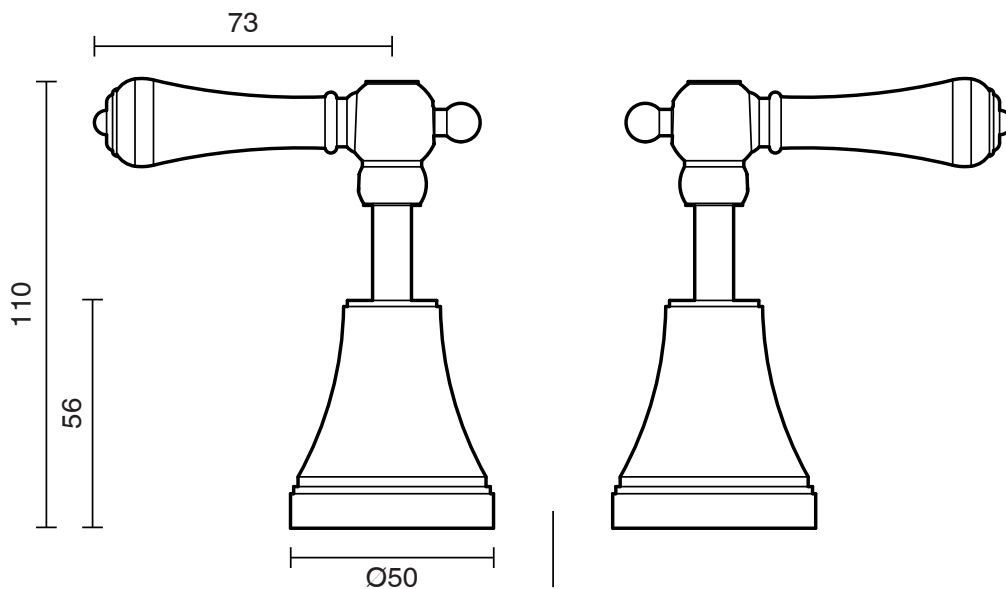

KADO

Kado Era Basin Top Assemblies Lever Porcelain Handle Brass Gold

2263688

SPECIFICATIONS

Recommended Use	Domestic, Hotel & Commercial
Colour	Brass Gold with Porcelain Handles
Finish	Polished
Material	DR Brass
Recommended Pressure Range	150 - 500 kPa
Maximum Continuous Working Temperature	80 deg C
Suitable for Storage Tank Hot Water	Yes
Suitable for Continuous Flow Hot Water	Yes
Suitable for Gravity Feed Hot Water	No

WARRANTY

Warranty - Domestic Use	10 Years
Spare Parts & Labour	12 Months

Please refer to Warranty Page for full Terms and Conditions

Dimensions are nominal measurements only.

CLEANING RECOMMENDATIONS:

We recommend the use of soapy water or approved cleaners. This product should not be cleaned with abrasive materials. Damage caused by any improper treatment is not covered by the product warranty. Refer to Warranty Conditions

Disclaimer: Products in this specification manual must by regulation be installed by licensed and registered trade people. The manufacturer/distributor reserves the right to vary specifications or delete models from their range without prior notification. Dimensions are nominal measurements only. Dimensions and set-outs listed are correct at time of publication however the manufacturer/distributor takes no responsibility for printing errors.

Published 12/10/2023

To see the complete Kado range go to
www.reece.com.au