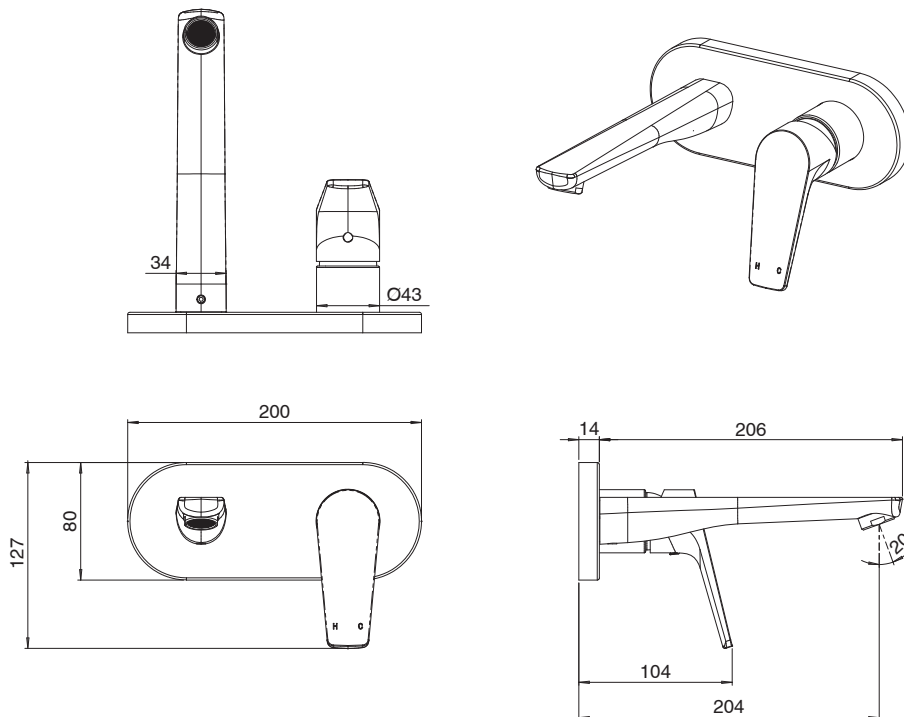

Posh Solus MK3 Wall Basin Mixer Set Matte Black (4 Star)

9511857

SPECIFICATIONS

Recommended Use	Domestic, Hotel & Commercial
Colour	Matte Black
Finish	Matte
Body Material	DR Brass
Recommended Pressure Range	150 - 500 kPa
Maximum Continuous Working Temperature	65 deg C
Suitable for Storage Tank Hot Water	Yes
Suitable for Continuous Flow Hot Water	Yes
Suitable for Gravity Feed Hot Water	No

WARRANTY

Warranty - Domestic Use	10 Years
Spare Parts & Labour	12 Months

Please refer to Warranty Page for full Terms and Conditions

Dimensions are nominal measurements only.

CLEANING RECOMMENDATIONS:

We recommend the use of soapy water or approved cleaners. This product should not be cleaned with abrasive materials. Damage caused by any improper treatment is not covered by the product warranty. Refer to Warranty Conditions

Disclaimer: Products in this specification manual must by regulation be installed by licensed and registered trade people. The manufacturer/distributor reserves the right to vary specifications or delete models from their range without prior notification. Dimensions are nominal measurements only. Dimensions and set-outs listed are correct at time of publication however the manufacturer/distributor takes no responsibility for printing errors.

Published 28/02/2023

To see the complete Posh range go to
www.reece.com.au