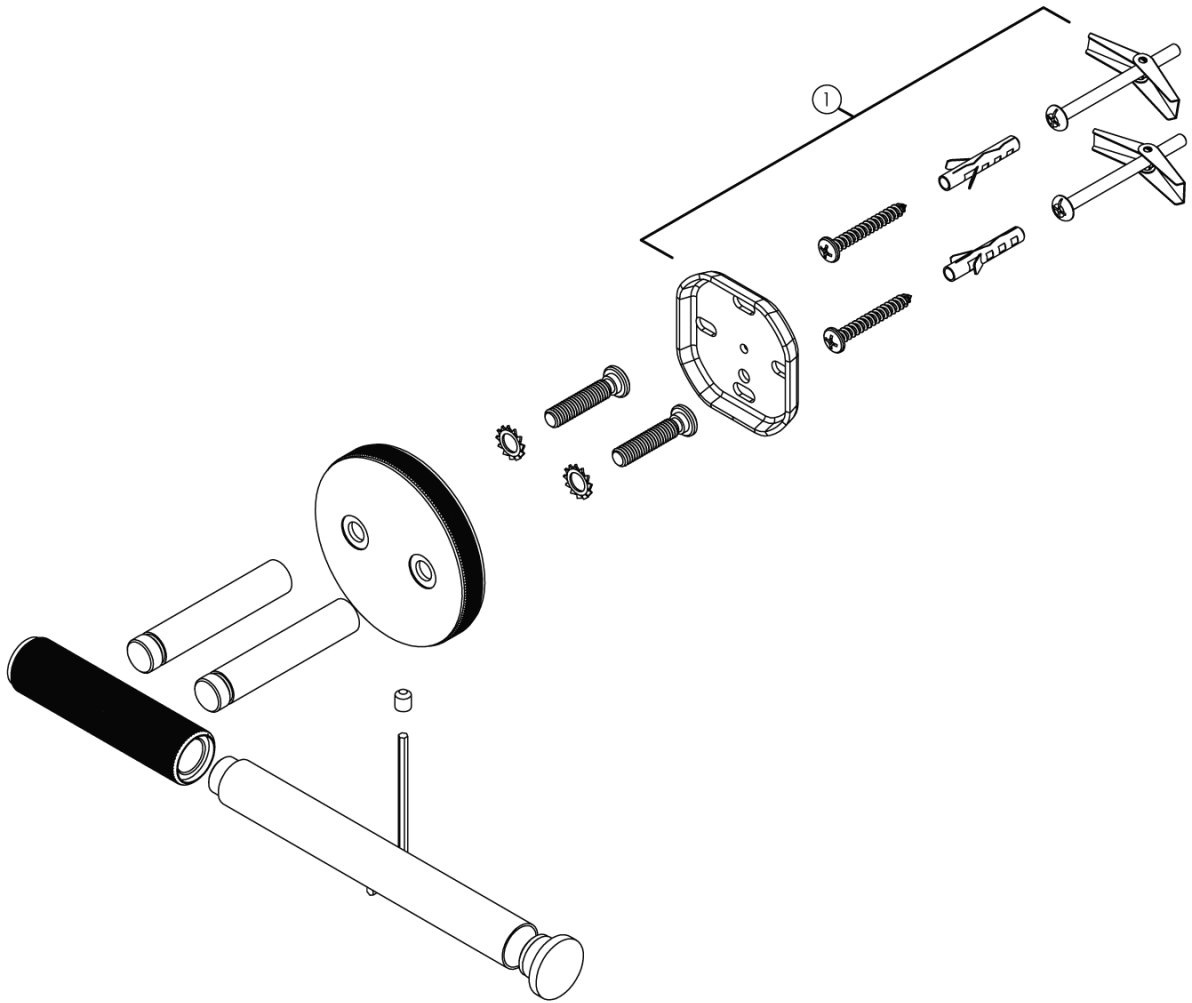

Milli Marq Edit Toilet Roll Holder Brushed Gold

21903

No.	Description	Code
1	Milli Marc Edit Fixing Plate Kit	29882