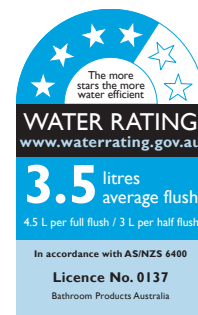

Roca The Gap Square Close Coupled Back to Wall Rimless Overheight Back Inlet Toilet Suite with Soft Close Quick Release Toilet Seat White (4 Star)

10044

SPECIFICATIONS

Recommended Use	Domestic, Hotel & Commercial
Pan Material	Vitreous China
Toilet Seat Material	Urea
Weight of Pan	32.5 kg
Weight of Cistern	12.4 kg
Water Inlet Position	Back Inlet
Toilet Seat Type	Soft Close Quick Release
Rim Configuration	Rimless
Outlet Type	Universal S & P

WARRANTY

Warranty - Domestic Use	15 Years
Spare Parts & Labour	12 Months

Please refer to Warranty Page for full Terms and Conditions

Dimensions are nominal measurements only.

CLEANING RECOMMENDATIONS:

We recommend the use of soapy water or approved cleaners. This product should not be cleaned with abrasive materials. Damage caused by any improper treatment is not covered by the product warranty. Refer to Warranty Conditions

Disclaimer: Products in this specification manual must by regulation be installed by licensed and registered trade people. The manufacturer/distributor reserves the right to vary specifications or delete models from their range without prior notification. Dimensions are nominal measurements only. Dimensions and set-outs listed are correct at time of publication however the manufacturer/distributor takes no responsibility for printing errors.

Published 19/07/2024

To see the complete Roca range go to www.reece.com.au/bathrooms