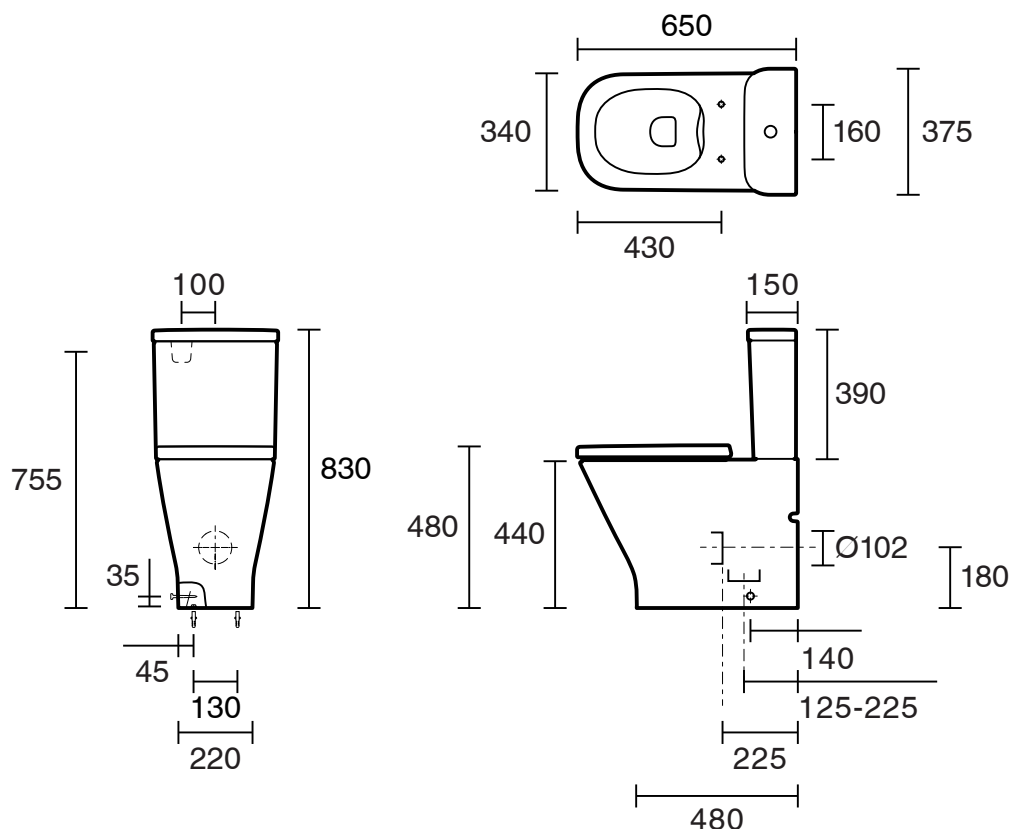

Roca The Gap Square Close Coupled Back to Wall Rimless Overheight Back Inlet Toilet Suite with Soft Close Quick Release Toilet Seat White (4 Star)

10044

SPECIFICATIONS

Recommended Use	Domestic, Hotel & Commercial
Pan Material	Vitreous China
Toilet Seat Material	Urea
Weight of Pan	32.5 kg
Weight of Cistern	12.4 kg
Water Inlet Position	Back Inlet
Toilet Seat Type	Soft Close Quick Release
Rim Configuration	Rimless
Outlet Type	Universal S & P

WARRANTY

Warranty - Domestic Use	15 Years
Spare Parts & Labour	12 Months

Please refer to Warranty Page for full Terms and Conditions

Dimensions are nominal measurements only.

CLEANING RECOMMENDATIONS:

We recommend the use of soapy water or approved cleaners. This product should not be cleaned with abrasive materials. Damage caused by any improper treatment is not covered by the product warranty. Refer to Warranty Conditions

Disclaimer: Products in this specification manual must by regulation be installed by licensed and registered trade people. The manufacturer/distributor reserves the right to vary specifications or delete models from their range without prior notification. Dimensions are nominal measurements only. Dimensions and set-outs listed are correct at time of publication however the manufacturer/distributor takes no responsibility for printing errors.

Published 19/07/2024

To see the complete Roca range go to www.reece.com.au/bathrooms