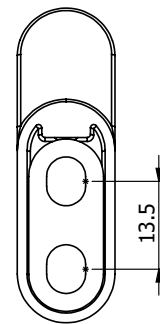

Milli Meld Edit Robe Hook Brushed Gold

2265660

SPECIFICATIONS

Recommended Use	Domestic, Hotel & Commercial
Colour	Brushed Gold
Material	Zinc

WARRANTY

Replacement Only - Domestic Use 15 Years

Please refer to Warranty Page for full Terms and Conditions

Disclaimer: Products in this specification manual must by regulation be installed by licensed and registered trade people. The manufacturer/distributor reserves the right to vary specifications or delete models from their range without prior notification. Dimensions are nominal measurements only. Dimensions and set-outs listed are correct at time of publication however the manufacturer/distributor takes no responsibility for printing errors.