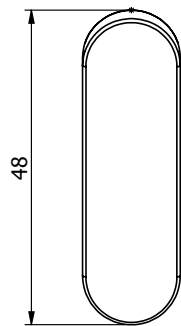

Milli Meld Edit Robe Hook Brushed Gold

2265660

SPECIFICATIONS

Recommended Use	Domestic, Hotel & Commercial
Colour	Brushed Gold
Material	Zinc

WARRANTY

Replacement Only - Domestic Use 15 Years

Please refer to Warranty Page for full Terms and Conditions

Disclaimer: Products in this specification manual must by regulation be installed by licensed and registered trade people. The manufacturer/distributor reserves the right to vary specifications or delete models from their range without prior notification. Dimensions are nominal measurements only. Dimensions and set-outs listed are correct at time of publication however the manufacturer/distributor takes no responsibility for printing errors.