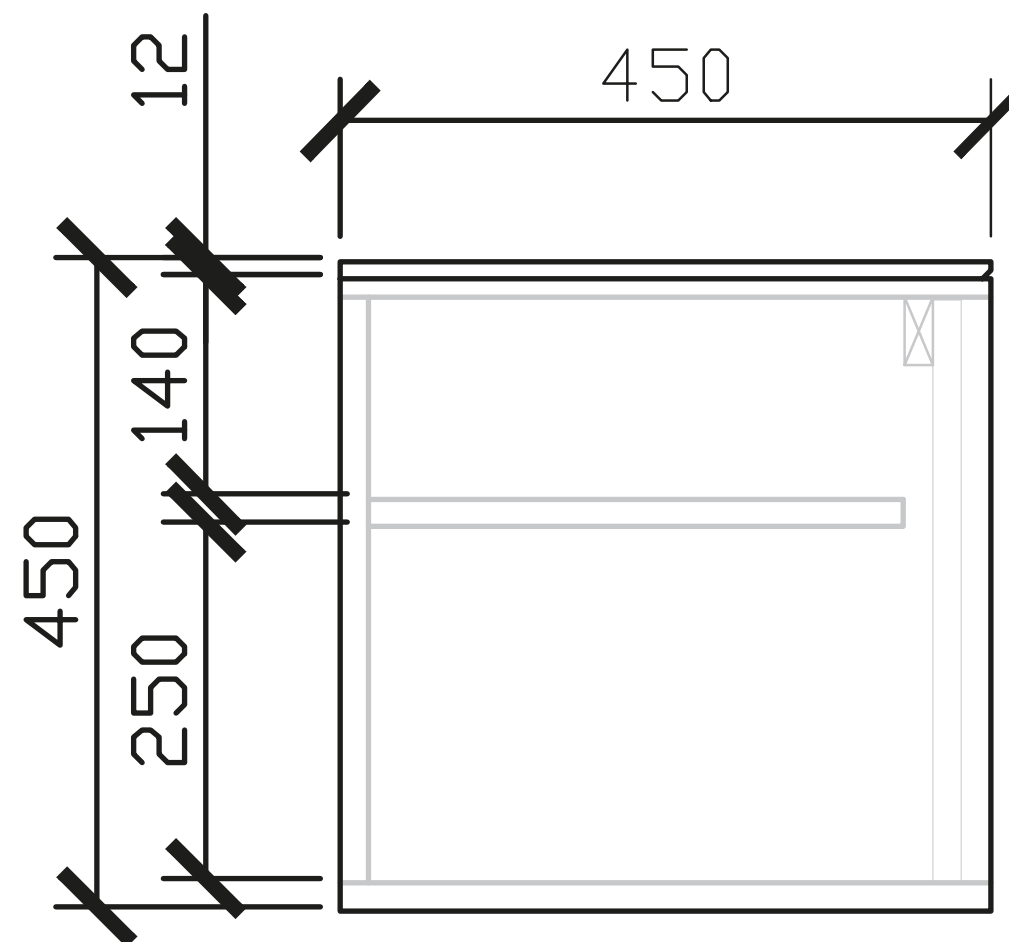

1000

1000W x 450D x 450H

FIXED SUPPORT PANEL

45

INTERNAL VIEW for all sizes

450

12

140

250

450

SIDE VIEW for all sizes