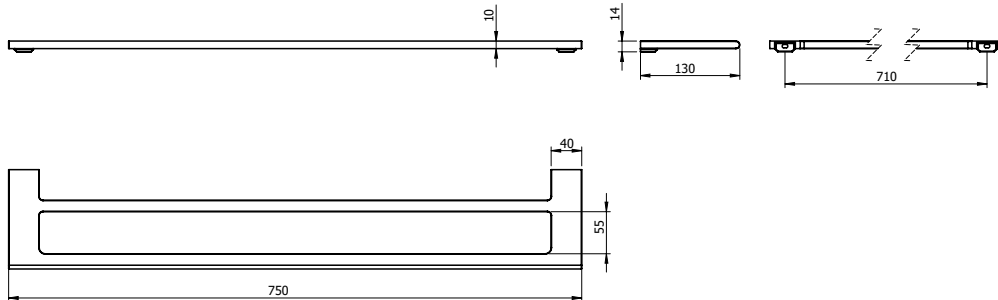

Milli Meld Edit Double Towel Rail 750mm Brushed Gunmetal

2265667

SPECIFICATIONS

Recommended Use	Domestic, Hotel & Commercial
Colour	Brushed Gunmetal
Material	Aluminium

WARRANTY

Replacement Only - Domestic Use 15 Years

Please refer to Warranty Page for full Terms and Conditions

Dimensions are nominal measurements only.

CLEANING RECOMMENDATIONS:

We recommend the use of soapy water or approved cleaners. This product should not be cleaned with abrasive materials. Damage caused by any improper treatment is not covered by the product warranty. Refer to Warranty Conditions

Disclaimer: Products in this specification manual must by regulation be installed by licensed and registered trade people. The manufacturer/distributor reserves the right to vary specifications or delete models from their range without prior notification. Dimensions are nominal measurements only. Dimensions and set-outs listed are correct at time of publication however the manufacturer/distributor takes no responsibility for printing errors.

Published 25/03/2022

To see the complete Milli range go to
www.reece.com.au